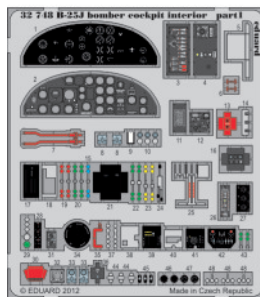

ORIGINAL KIT PARTS
PŮVODNÍ DÍLY STAVEBNICE
 PHOTO-ETCHED PARTS
LEPTANÉ DÍLY
 PARTS TO BE REMOVED
DÍLY K ODSTRANĚNÍ
 FILL
TMELIT

*For further detail sets look for eduard 32 746 B-25J seatbelts
(not included in this set)*

*For further detail sets look for eduard 32 748 B-25J bomber cockpit interior S.A.
(not included in this set)*

*For further detail sets look for eduard 32 750 B-25J correct pilot seats
(not included in this set)*