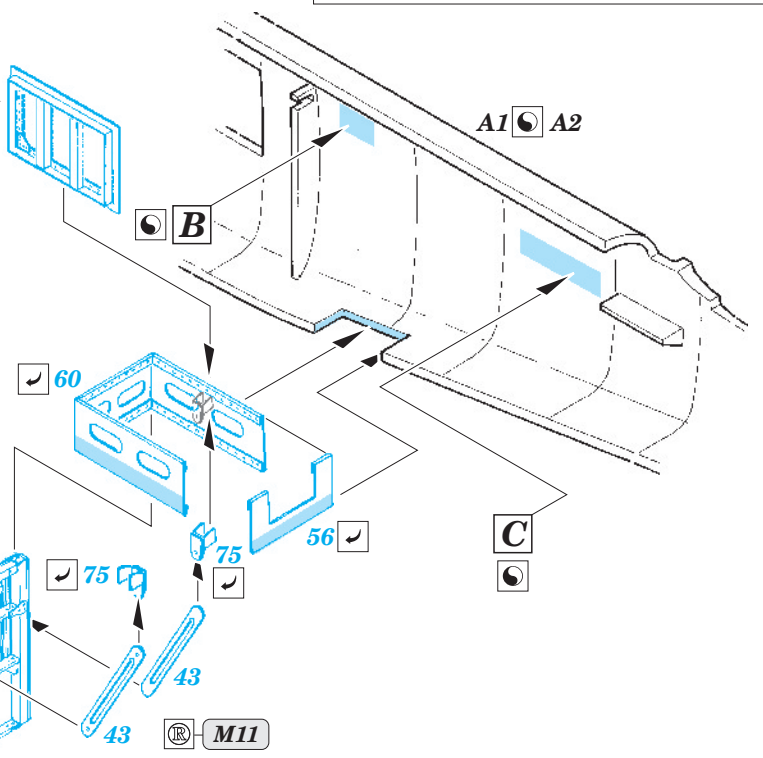

B-25 fuselage interior

eduard

32 756

1/32 scale detail set for HK Models kit • sada detailů pro model 1/32 HK Models

- ★ APPLY EXPRESS MASK AND PAINT BEFORE GLUING
POUŽIT EXPRESS MASK NABARVIT PŘED SLEPENÍM
- ☉ SYMMETRICAL ASSEMBLY
SYMETRICKÁ MONTÁŽ
- ☐ REMOVE
ODSTRANIT
- ☑ BEND
OHNOUT
- ☒ GRIND
OBROUSIT
- ☒ DRILL HOLE
VRTAT OTVOR
- ☑ OPTION
VOLBA
- ☒ REPLACE
NAHRADIT

ORIGINAL KIT PARTS
PŮVODNÍ DÍLY STAVEBNICE
 PHOTO-ETCHED PARTS
LEPTANÉ DÍLY
 PARTS TO BE REMOVED
DÍLY K ODSTRANĚNÍ
 FILL
TMELIT

*For further detail sets look for eduard 32 746 B-25J seatbelts
(not included in this set)*

*For further detail sets look for eduard 32 748 B-25J bomber cockpit interior S.A.
(not included in this set)*

*For further detail sets look for eduard 32 750 B-25J correct pilot seats
(not included in this set)*