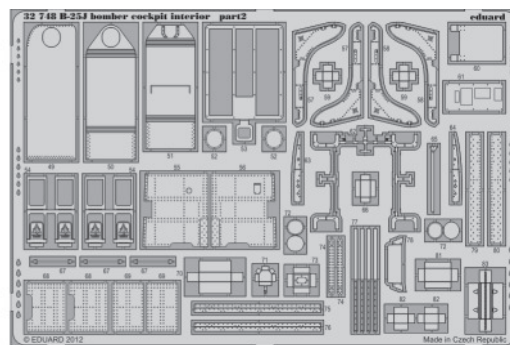

B-25 fuselage interior

eduard

32 756

1/32 scale detail set for HK Models kit • sada detailů pro model 1/32 HK Models

- ★ APPLY EXPRESS MASK AND PAINT BEFORE GLUING
POUŽIT EXPRESS MASK NABARVIT PŘED SLEPENÍM
- ☉ SYMMETRICAL ASSEMBLY
SYMETRICKÁ MONTÁŽ
- ☐ REMOVE
ODSTRANIT
- ☑ BEND
OHNOUT
- ☒ GRIND
OBROUSIT
- ☒ DRILL HOLE
VRTAT OTVOR
- ☑ OPTION
VOLBA
- ☒ REPLACE
NAHRADIT

ORIGINAL KIT PARTS
PŮVODNÍ DÍLY STAVEBNICE
 PHOTO-ETCHED PARTS
LEPTANÉ DÍLY
 PARTS TO BE REMOVED
DÍLY K ODSTRANĚNÍ
 FILL
TMELIT

*For further detail sets look for eduard 32 746 B-25J seatbelts
(not included in this set)*

*For further detail sets look for eduard 32 748 B-25J bomber cockpit interior S.A.
(not included in this set)*

*For further detail sets look for eduard 32 750 B-25J correct pilot seats
(not included in this set)*