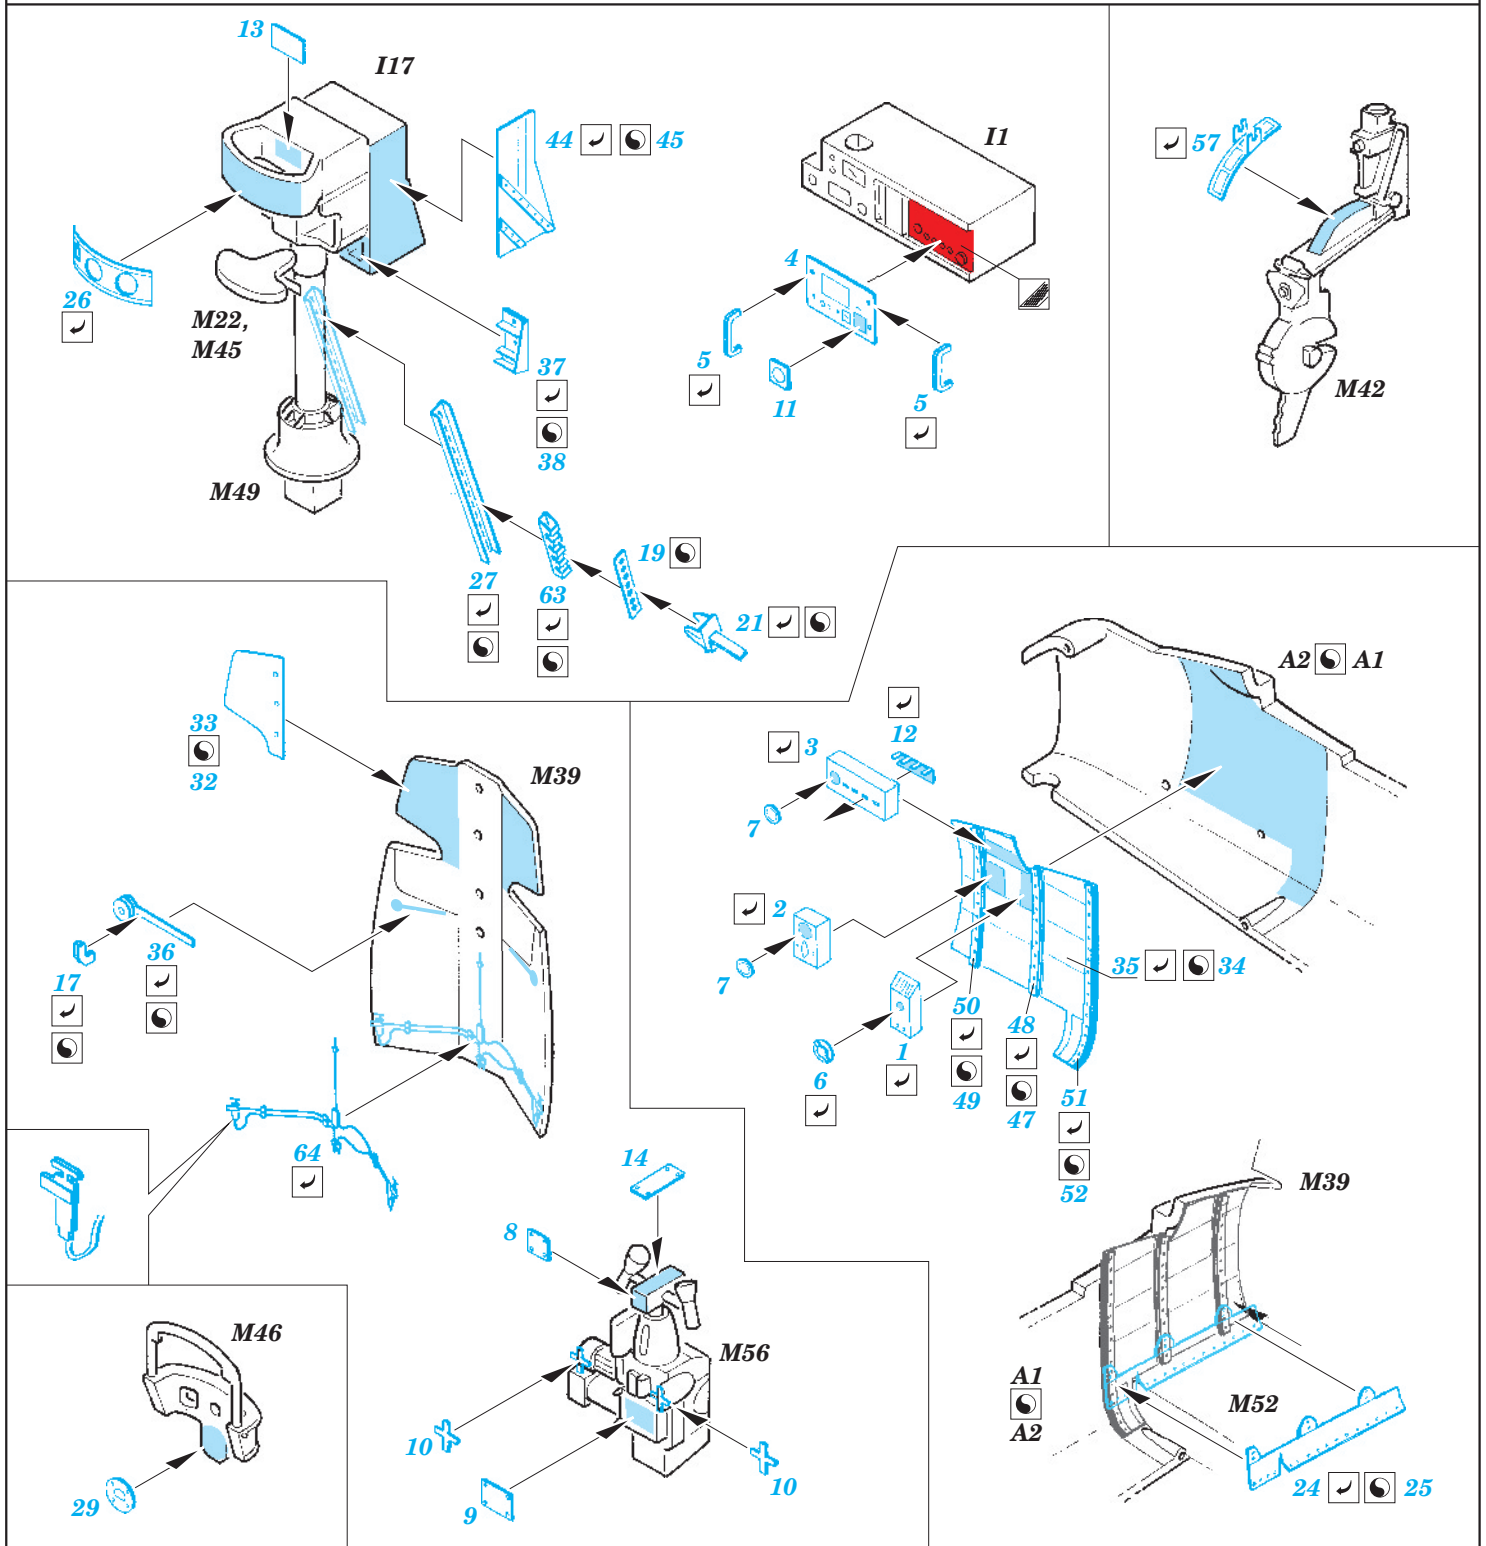

B-25 fuselage interior

eduard

32 756

1/32 scale detail set for HK Models kit • sada detailů pro model 1/32 HK Models

- ★ APPLY EXPRESS MASK AND PAINT BEFORE GLUING
POUŽIT EXPRESS MASK NABARVIT PŘED SLEPENÍM
- ☉ SYMMETRICAL ASSEMBLY
SYMETRICKÁ MONTÁŽ
- ☐ REMOVE
ODSTRANIT
- ☑ BEND
OHNOUT
- ☒ GRIND
OBROUSIT
- ☒ DRILL HOLE
VRTAT OTVOR
- ☑ OPTION
VOLBA
- ☒ REPLACE
NAHRADIT

ORIGINAL KIT PARTS
PŮVODNÍ DÍLY STAVEBNICE
 PHOTO-ETCHED PARTS
LEPTANÉ DÍLY
 PARTS TO BE REMOVED
DÍLY K ODSTRANĚNÍ
 FILL
TMELIT

*For further detail sets look for eduard 32 746 B-25J seatbelts
(not included in this set)*

*For further detail sets look for eduard 32 748 B-25J bomber cockpit interior S.A.
(not included in this set)*

*For further detail sets look for eduard 32 750 B-25J correct pilot seats
(not included in this set)*