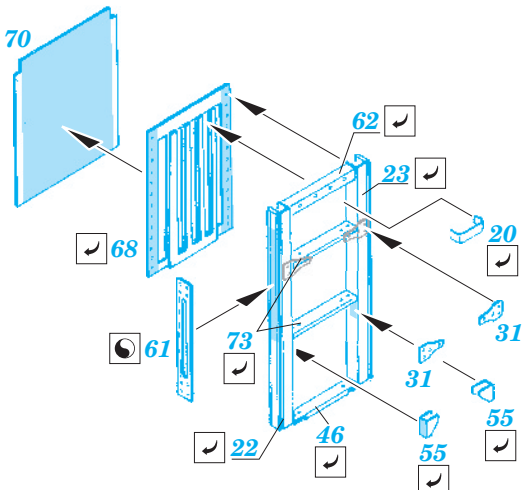

B-25 fuselage interior

eduard

32 756

1/32 scale detail set for HK Models kit • sada detailů pro model 1/32 HK Models

- ★ APPLY EXPRESS MASK AND PAINT BEFORE GLUING
POUŽIT EXPRESS MASK NABARVIT PŘED SLEPENÍM
- ☉ SYMMETRICAL ASSEMBLY
SYMETRICKÁ MONTÁŽ
- ☐ REMOVE
ODSTRANIT
- ☑ BEND
OHNOUT
- ☒ GRIND
OBROUSIT
- ☒ DRILL HOLE
VRTAT OTVOR
- ☑ OPTION
VOLBA
- ☒ REPLACE
NAHRADIT

ORIGINAL KIT PARTS
PŮVODNÍ DÍLY STAVEBNICE
 PHOTO-ETCHED PARTS
LEPTANÉ DÍLY
 PARTS TO BE REMOVED
DÍLY K ODSTRANĚNÍ
 FILL
TMELIT

*For further detail sets look for eduard 32 746 B-25J seatbelts
(not included in this set)*

*For further detail sets look for eduard 32 748 B-25J bomber cockpit interior S.A.
(not included in this set)*

*For further detail sets look for eduard 32 750 B-25J correct pilot seats
(not included in this set)*