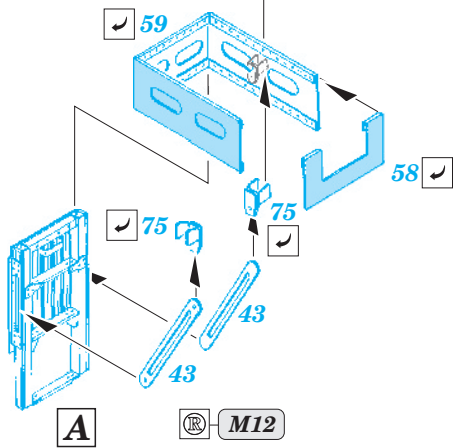

B-25 fuselage interior

eduard

32 756

1/32 scale detail set for HK Models kit • sada detailů pro model 1/32 HK Models

- ★ APPLY EXPRESS MASK AND PAINT BEFORE GLUING
POUŽIT EXPRESS MASK NABARVIT PŘED SLEPENÍM
- ☉ SYMMETRICAL ASSEMBLY
SYMETRICKÁ MONTÁŽ
- ☐ REMOVE
ODSTRANIT
- ☑ BEND
OHNOUT
- ☒ GRIND
OBROUSIT
- ☒ DRILL HOLE
VRTAT OTVOR
- ☑ OPTION
VOLBA
- ☒ REPLACE
NAHRADIT

ORIGINAL KIT PARTS
PŮVODNÍ DÍLY STAVEBNICE
 PHOTO-ETCHED PARTS
LEPTANÉ DÍLY
 PARTS TO BE REMOVED
DÍLY K ODSTRANĚNÍ
 FILL
TMELIT

*For further detail sets look for eduard 32 746 B-25J seatbelts
(not included in this set)*

*For further detail sets look for eduard 32 748 B-25J bomber cockpit interior S.A.
(not included in this set)*

*For further detail sets look for eduard 32 750 B-25J correct pilot seats
(not included in this set)*