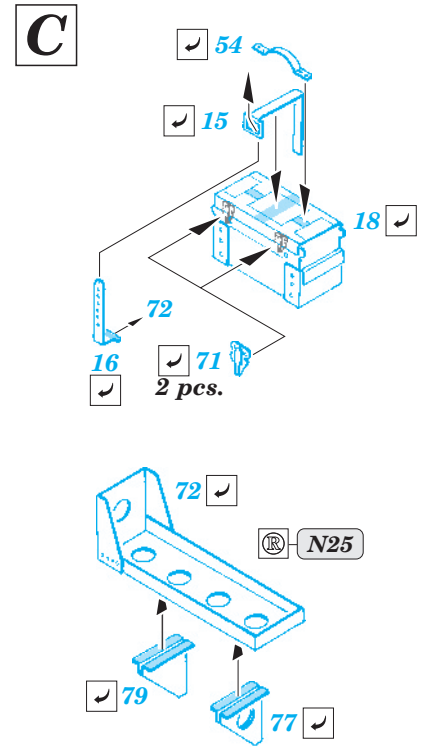

B-25 fuselage interior

eduard

32 756

1/32 scale detail set for HK Models kit • sada detailů pro model 1/32 HK Models

- ★ APPLY EXPRESS MASK AND PAINT BEFORE GLUING
POUŽIT EXPRESS MASK NABARVIT PŘED SLEPENÍM
- ☉ SYMMETRICAL ASSEMBLY
SYMETRICKÁ MONTÁŽ
- ☐ REMOVE
ODSTRANIT
- ☑ BEND
OHNOUT
- ☒ GRIND
OBROUSIT
- ☒ DRILL HOLE
VRTAT OTVOR
- ☑ OPTION
VOLBA
- ☒ REPLACE
NAHRADIT

ORIGINAL KIT PARTS
PŮVODNÍ DÍLY STAVEBNICE
 PHOTO-ETCHED PARTS
LEPTANÉ DÍLY
 PARTS TO BE REMOVED
DÍLY K ODSTRANĚNÍ
 FILL
TMELIT

*For further detail sets look for eduard 32 746 B-25J seatbelts
(not included in this set)*

*For further detail sets look for eduard 32 748 B-25J bomber cockpit interior S.A.
(not included in this set)*

*For further detail sets look for eduard 32 750 B-25J correct pilot seats
(not included in this set)*