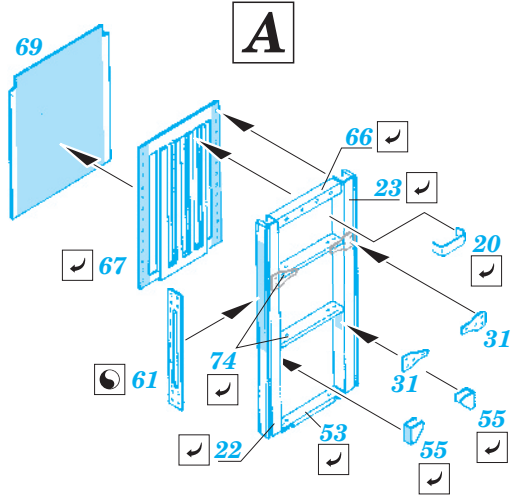

B-25 fuselage interior

eduard

32 756

1/32 scale detail set for HK Models kit • sada detailů pro model 1/32 HK Models

- ★ APPLY EXPRESS MASK AND PAINT BEFORE GLUING
POUŽIT EXPRESS MASK NABARVIT PŘED SLEPENÍM
- ☉ SYMMETRICAL ASSEMBLY
SYMETRICKÁ MONTÁŽ
- ☐ REMOVE
ODSTRANIT
- ☑ BEND
OHNOUT
- ☒ GRIND
OBROUSIT
- ☒ DRILL HOLE
VRTAT OTVOR
- ☑ OPTION
VOLBA
- ☒ REPLACE
NAHRADIT

ORIGINAL KIT PARTS
PŮVODNÍ DÍLY STAVEBNICE
 PHOTO-ETCHED PARTS
LEPTANÉ DÍLY
 PARTS TO BE REMOVED
DÍLY K ODSTRANĚNÍ
 FILL
TMELIT

*For further detail sets look for eduard 32 746 B-25J seatbelts
(not included in this set)*

*For further detail sets look for eduard 32 748 B-25J bomber cockpit interior S.A.
(not included in this set)*

*For further detail sets look for eduard 32 750 B-25J correct pilot seats
(not included in this set)*