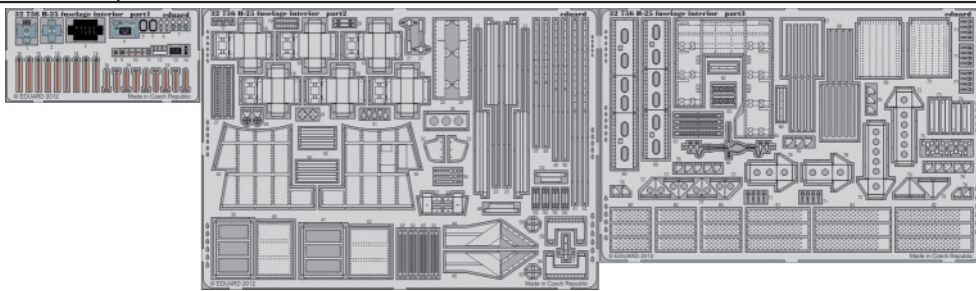

B-25 fuselage interior

eduard

32 756

1/32 scale detail set for HK Models kit • sada detailů pro model 1/32 HK Models

- ★ APPLY EXPRESS MASK AND PAINT BEFORE GLUING
POUŽIT EXPRESS MASK NABARVIT PŘED SLEPENÍM
- ☉ SYMMETRICAL ASSEMBLY
SYMETRICKÁ MONTÁŽ
- ☐ REMOVE
ODSTRANIT
- ☑ BEND
OHNOUT
- ☒ GRIND
OBROUSIT
- ☒ DRILL HOLE
VRTAT OTVOR
- ☑ OPTION
VOLBA
- ☒ REPLACE
NAHRADIT

ORIGINAL KIT PARTS
PŮVODNÍ DÍLY STAVEBNICE
 PHOTO-ETCHED PARTS
LEPTANÉ DÍLY
 PARTS TO BE REMOVED
DÍLY K ODSTRANĚNÍ
 FILL
TMELIT

*For further detail sets look for eduard 32 746 B-25J seatbelts
(not included in this set)*

*For further detail sets look for eduard 32 748 B-25J bomber cockpit interior S.A.
(not included in this set)*

*For further detail sets look for eduard 32 750 B-25J correct pilot seats
(not included in this set)*