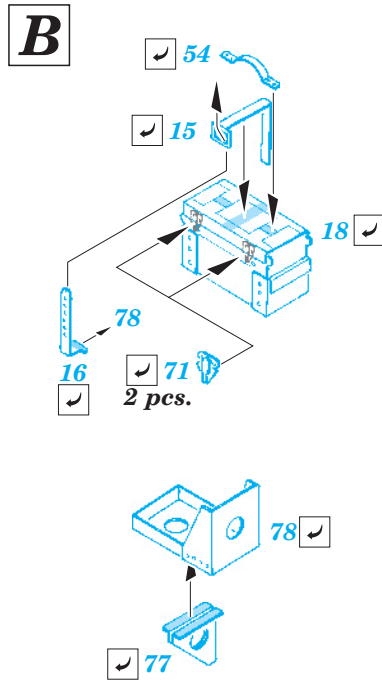

B-25 fuselage interior

eduard

32 756

1/32 scale detail set for HK Models kit • sada detailů pro model 1/32 HK Models

- ★ APPLY EXPRESS MASK AND PAINT BEFORE GLUING
POUŽIT EXPRESS MASK NABARVIT PŘED SLEPENÍM
- ☉ SYMMETRICAL ASSEMBLY
SYMETRICKÁ MONTÁŽ
- ☐ REMOVE
ODSTRANIT
- ☑ BEND
OHNOUT
- ☒ GRIND
OBROUSIT
- ☒ DRILL HOLE
VRTAT OTVOR
- ☑ OPTION
VOLBA
- ☒ REPLACE
NAHRADIT

ORIGINAL KIT PARTS
PŮVODNÍ DÍLY STAVEBNICE
 PHOTO-ETCHED PARTS
LEPTANÉ DÍLY
 PARTS TO BE REMOVED
DÍLY K ODSTRANĚNÍ
 FILL
TMELIT

*For further detail sets look for eduard 32 746 B-25J seatbelts
(not included in this set)*

*For further detail sets look for eduard 32 748 B-25J bomber cockpit interior S.A.
(not included in this set)*

*For further detail sets look for eduard 32 750 B-25J correct pilot seats
(not included in this set)*

*For further detail sets look for eduard 32 747 B-25 bomber front interior S.A.
(not included in this set)*

*For further detail sets look for eduard 32 321 B-25 bomb bay
(not included in this set)*

*For further detail sets look for eduard 32 319 B-25J exterior
(not included in this set)*