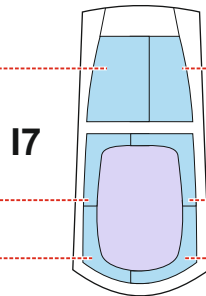

Su-27K TFace

EX 873

for kit **MINIBASE**

scale **1/48**

OUTSIDE

I10

LIQUID MASK

I7

I8

I11

INSIDE

I7