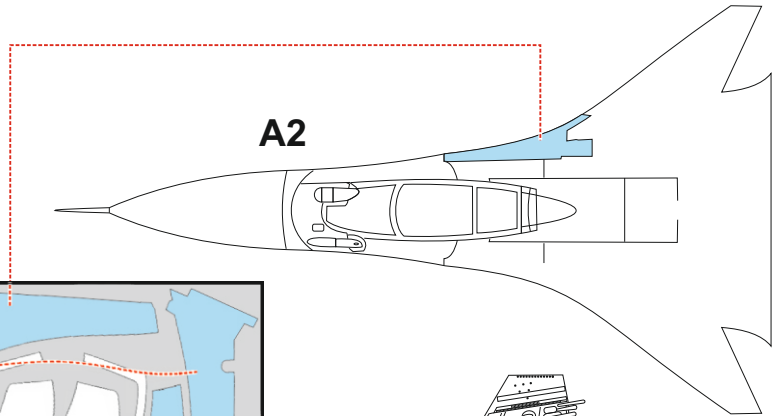

Su-27K TFace

EX 873

for kit **MINIBASE**

scale **1/48**

OUTSIDE

I10

LIQUID MASK

I7

I8

I11

INSIDE

I7