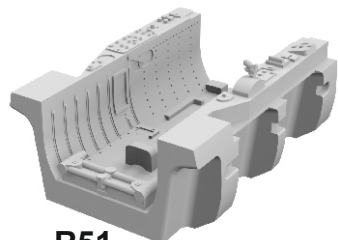

672 234 MiG-21PFM cockpit

for Eduard kit - pro stavěbnici Eduard

eduard
BRASSIN

1/72 scale

R14

R49

R50

R51

This product contains metal and resin detail parts for upgrading scale plastic models. When selecting this set make sure that it is for the kit mentioned in product name as these sets are made specifically for that kit. When upgrading the model some cutting or corrections may be necessary for parts to fit accurately. **WARNING!** This set contains small and sharp parts. Work carefully in a ventilated and well-lit room. Safety glasses are recommended. This product is not suitable for children below 14 years of age.