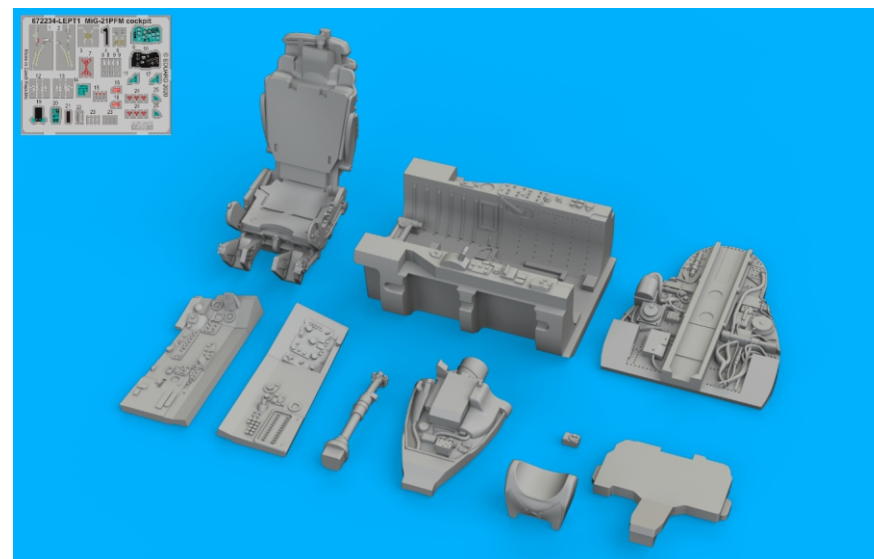

BEST ~~BRASS~~ RESIN AROUND!