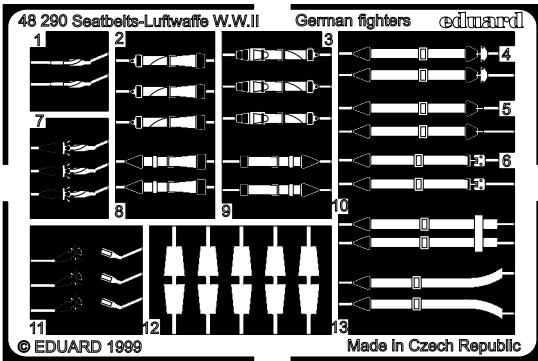

Seatbelts Luftwaffe W.W.II

German fighters

1/48 scale detail set

48 290

-  OPPOSITE SIDE
-  REMOVE
-  BEND
-  REPLACE
-  GRIND
-  OPTION

<p>A</p>	<p>B</p>	<p>C</p>	<p>D</p>
<p>E</p>			

Me 109 early
He 100
And others

1935 - 1939

Fw 190
Ta 152
And others

Me 109 late
And others

Me 262
Ar 234
And others