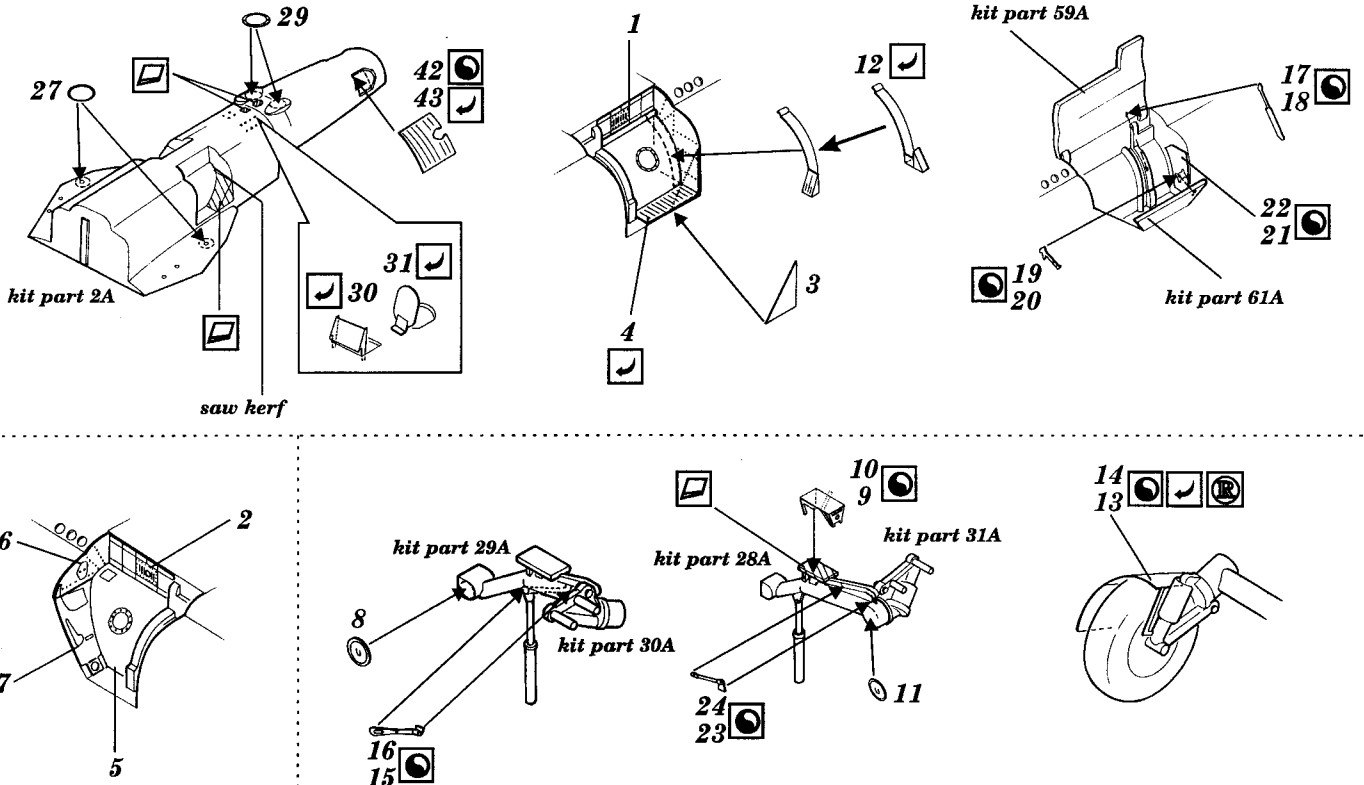

E MAIN WHEEL WELLS & UNDERCARRIAGE