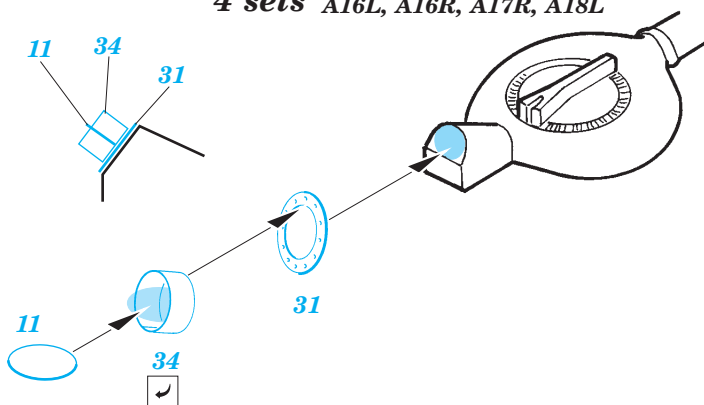

ORIGINAL KIT PARTS  
PŮVODNÍ DÍLY STAVEBNICE

PHOTO-ETCHED PARTS  
LEPTANÉ DÍLY

PARTS TO BE REMOVED  
DÍLY K ODSTRANĚNÍ

FILL  
TMELIT

4 pcs

2 sets

2 sets

4 sets

4 sets A16L, A16R, A17R, A18L

For further detail sets look for [eduard](#) 73 295 B-17E/F Flying Fortress front interior s. adhesive and B-17E/F Flying Fortress rear interior s. adhesive (not included in this set)