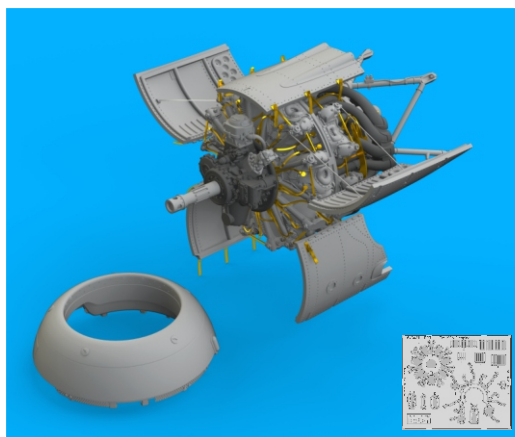

# 648 482 Fw 190A-8/R2 engine

for Eduard kit - pro stavebnici Eduard

1/48

**BRASSIN**

**BRASSIN**

**eduard**

**BEST ~~BRASS~~ RESIN AROUND!**

1