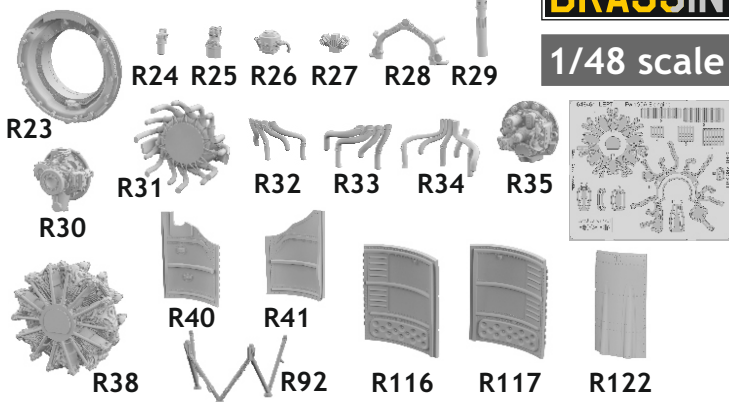

# 648 482 Fw 190A-8/R2 engine

for Eduard kit - pro stavebnici Eduard

1/48 scale

## COLOURS

GSI Creos (GUNZE)			Mr.METAL COLOR	
AQUEOUS	Mr.COLOR			
[H 7]	[C 7]	BROWN	[MC214]	DARK IRON
[H 8]	[C 8]	SILVER		
[H12]	[C33]	FLAT BLACK		
[H70]	[C60]	RLM02 GRAY		
	[C45]	SAIL COLOR		

This product contains metal and resin detail parts for upgrading scale plastic models. When selecting this set make sure that it is for the kit mentioned in product name as these sets are made specifically for that kit. When upgrading the model some cutting or corrections may be necessary for parts to fit accurately. **WARNING!** This set contains small and sharp parts. Work carefully in a ventilated and well-lit room. Safety glasses are recommended. This product is not suitable for children below 14 years of age.

$\varnothing - 1mm$

$\varnothing - 1mm$

*plastic A6*

*plastic A6*

12

*OUTSIDE  
plastic parts*

2

*INSIDE  
plastic parts*