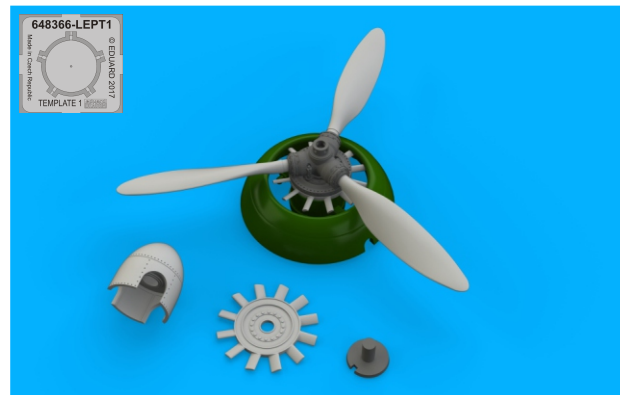

## RELATED PRODUCTS

648 437 Fw 190A-8/R2 udercarriage legs  
BRONZE

648 366 Fw 190A propeller

648 426 Fw 190A-8/R2 cockpit