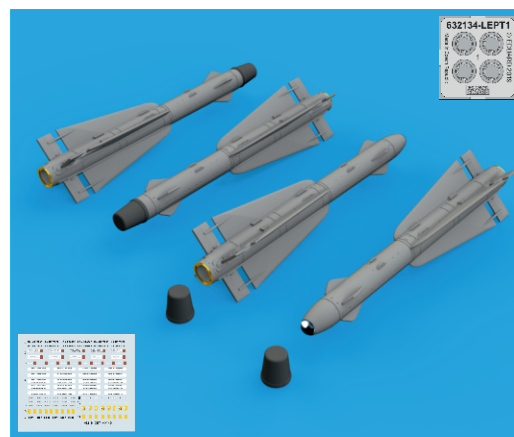

COLOURS

GSI Creos (GUNZE)			Mr.METAL COLOR
AQUEOUS	Mr.COLOR		
H 2	C 2	BLACK	
H 8	C 8	SILVER	
H21	C69	OFF WHITE	
H316	C316	WHITE	
H327	C327	RED	

This product contains metal and resin detail parts for upgrading scale plastic models. When selecting this set make sure that it is for the kit mentioned in product name as these sets are made specifically for that kit. When upgrading the model some cutting or corrections may be necessary for parts to fit accurately. **WARNING!** This set contains small and sharp parts. Work carefully in a ventilated and well-lit room. Safety glasses are recommended. This product is not suitable for children below 14 years of age.

Tento výrobek obsahuje leptané a odlévané detaily pro úpravu a vylepšení plastického modelu. Při výběru sady kovových detailů zkontrolujte, zda je určena pro model, který chcete upravit. Model, pro který je sada určena, je uveden u názvu výrobku. Pro přesnou aplikaci kovových a odlévaných dílů může být zapotřebí upravit díly upravovaného modelu. **POZOR!** Sada obsahuje malé ostré díly. Pracujte ve větrané a dobře osvětlené místnosti. Doporučujeme použití ochranných brýlí. Tento výrobek není vhodný pro děti mladší 14 let.

435 21 Obrnice 170
Czech Republic

www.eduard.com

16,95

815914371537976

BRASSIN

BRASSIN

BEST ~~BRASS~~ RESIN AROUND!