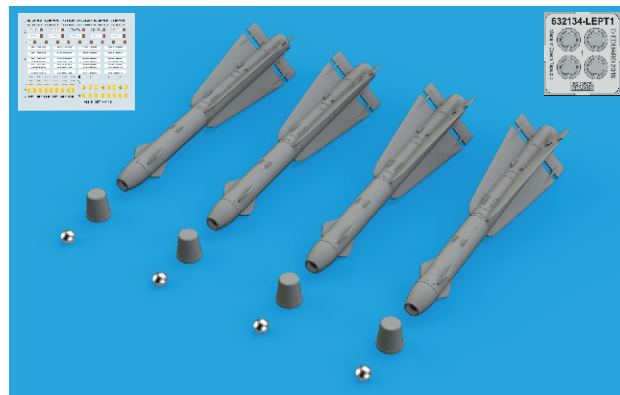

BEST ~~BRASS~~ RESIN AROUND!