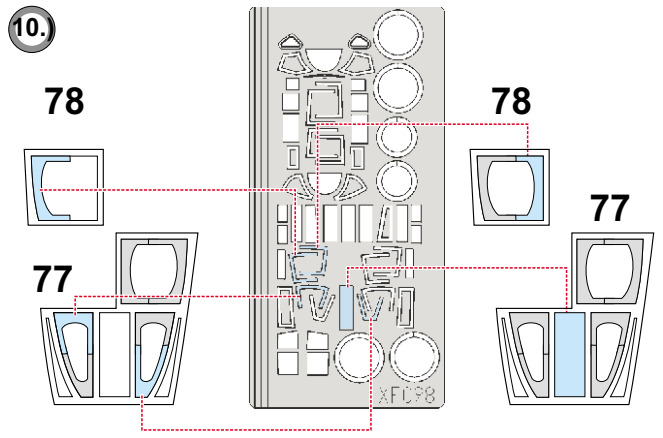

eduard
MASK

P-61 Black Widow 1/48

The die-cut mask for accurate canopy frame painting of the
Monogram 1/48 KIT

EX 075

13.)  **INTERIOR COLOR**

14.)  **CAMOUFLAGE COLOR**

LIQUID MASK 