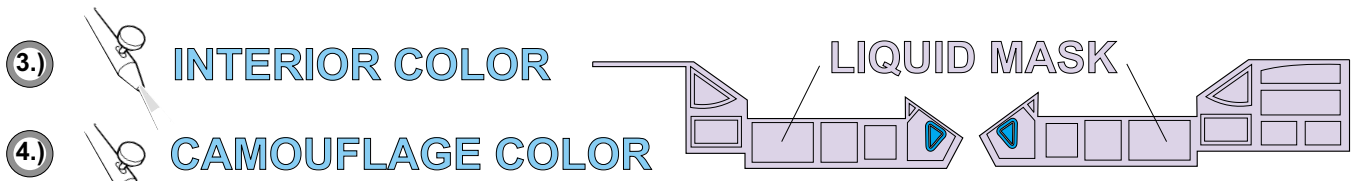

eduard
MASK

P-61 Black Widow 1/48

The die-cut mask for accurate canopy frame painting of the
Monogram 1/48 KIT

EX 075

13.)  **INTERIOR COLOR**

14.)  **CAMOUFLAGE COLOR**

LIQUID MASK 