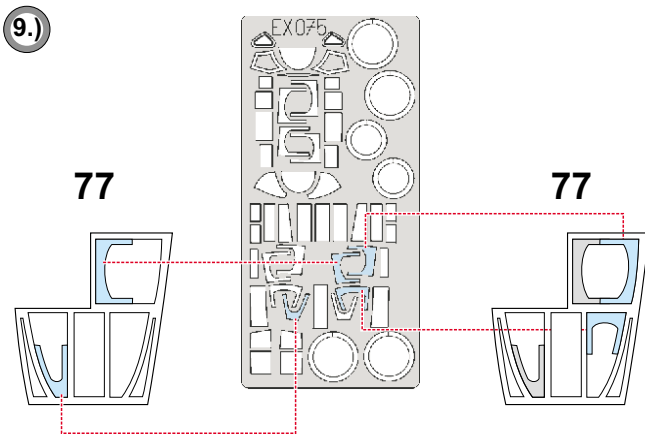

eduard
MASK

P-61 Black Widow 1/48

The die-cut mask for accurate canopy frame painting of the
Monogram 1/48 KIT

EX 075

13.)  **INTERIOR COLOR**

14.)  **CAMOUFLAGE COLOR**

LIQUID MASK 