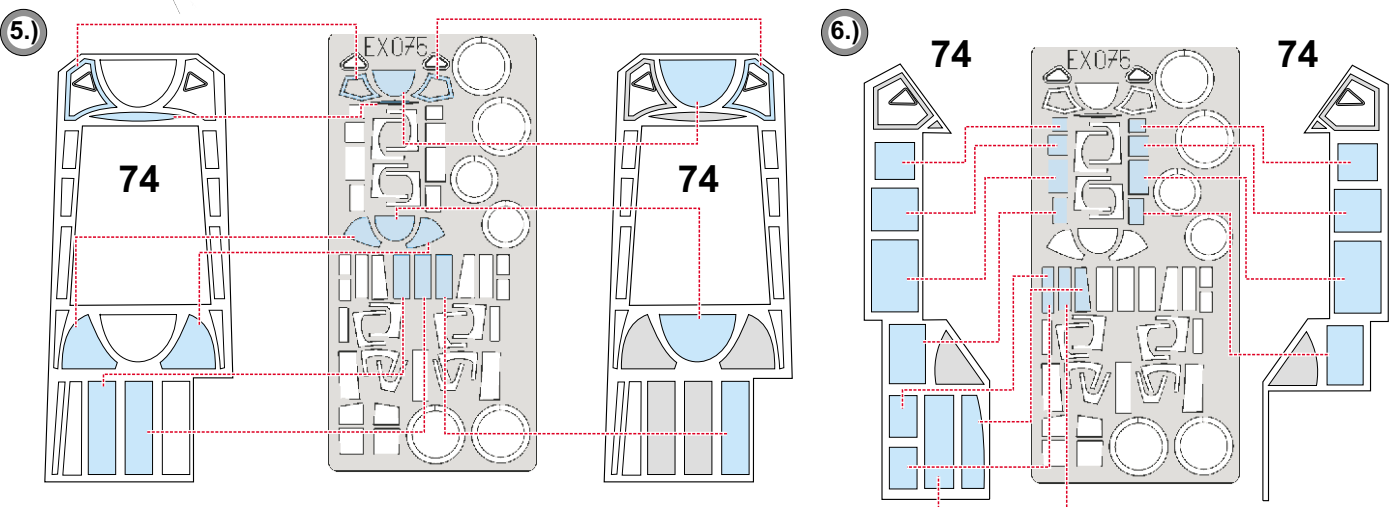

eduard
MASK

P-61 Black Widow 1/48

The die-cut mask for accurate canopy frame painting of the
Monogram 1/48 KIT

EX 075

13.)  **INTERIOR COLOR**

14.)  **CAMOUFLAGE COLOR**

LIQUID MASK 