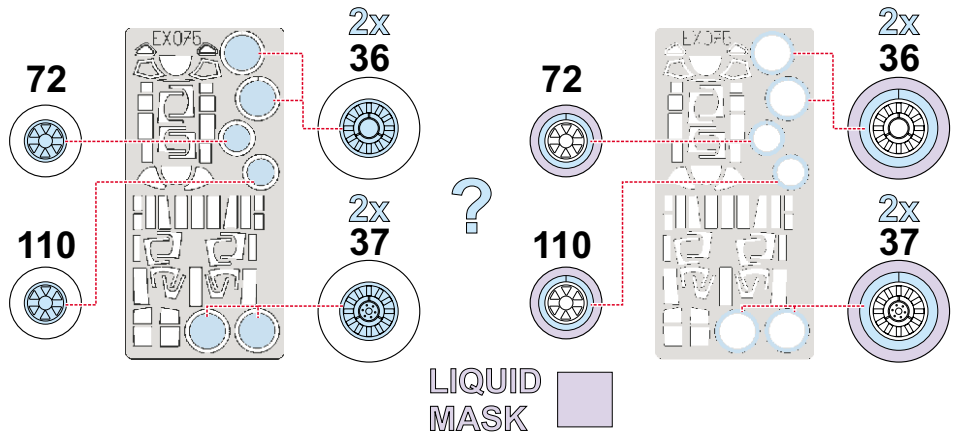

eduard
MASK

P-61 Black Widow 1/48

The die-cut mask for accurate canopy frame painting of the
Monogram 1/48 KIT

EX 075

13.)  **INTERIOR COLOR**

14.)  **CAMOUFLAGE COLOR**

LIQUID MASK 