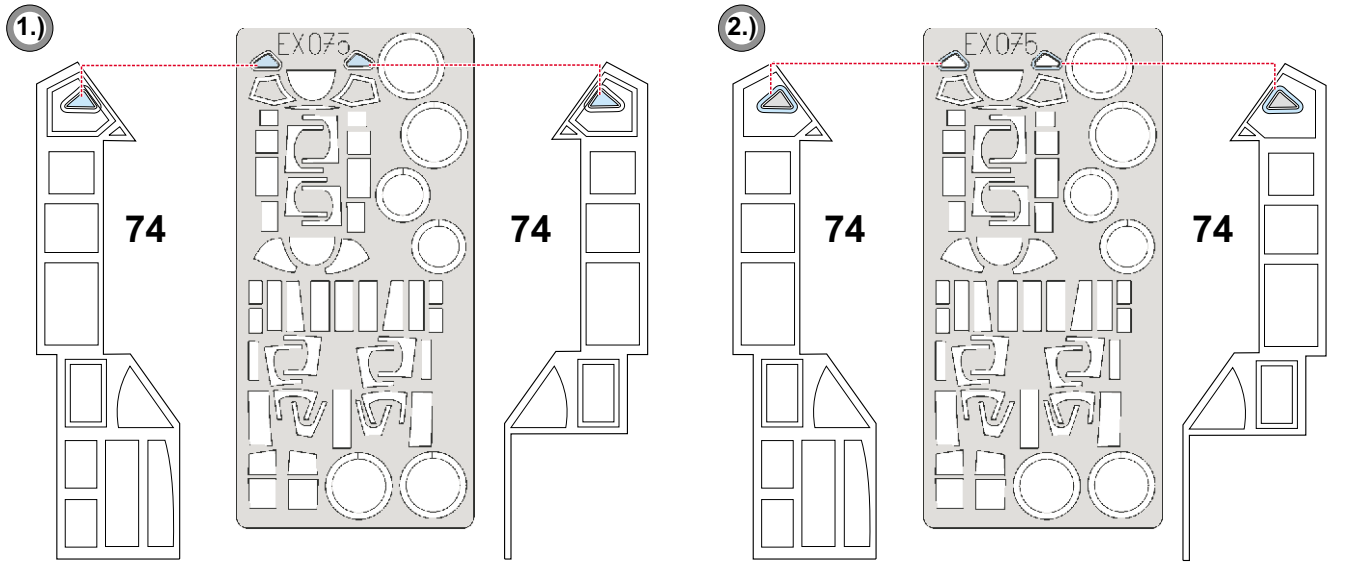

eduard
MASK

P-61 Black Widow 1/48

The die-cut mask for accurate canopy frame painting of the
Monogram 1/48 KIT

EX 075

13.)  **INTERIOR COLOR**

14.)  **CAMOUFLAGE COLOR**

LIQUID MASK 