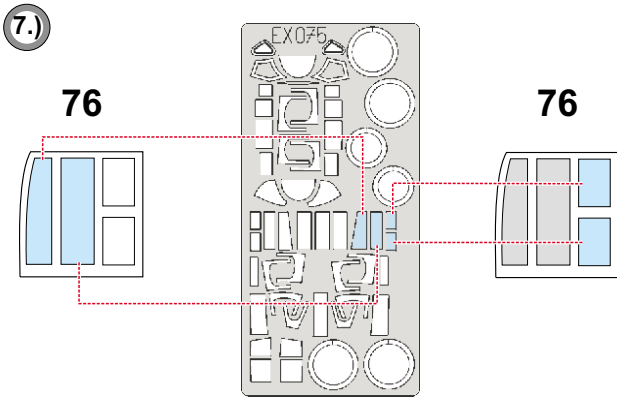

eduard
MASK

P-61 Black Widow 1/48

The die-cut mask for accurate canopy frame painting of the
Monogram 1/48 KIT

EX 075

13.)  **INTERIOR COLOR**

14.)  **CAMOUFLAGE COLOR**

LIQUID MASK 