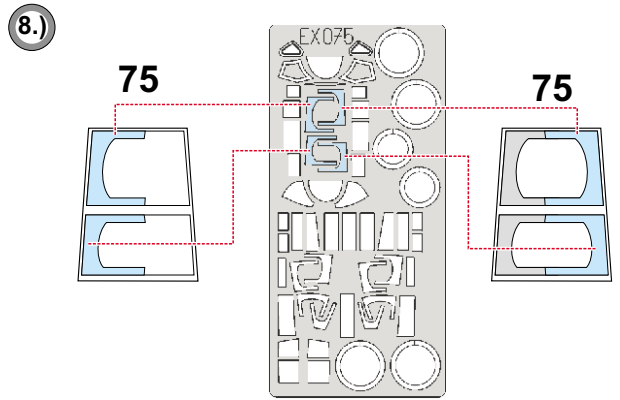

eduard
MASK

P-61 Black Widow 1/48

The die-cut mask for accurate canopy frame painting of the
Monogram 1/48 KIT

EX 075

13.)  **INTERIOR COLOR**

14.)  **CAMOUFLAGE COLOR**

LIQUID MASK 