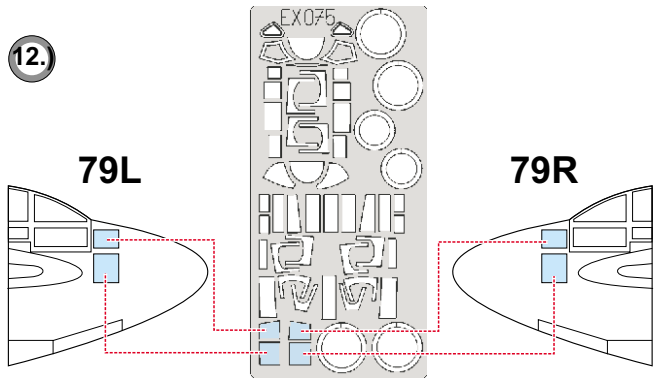

eduard
MASK

P-61 Black Widow 1/48

The die-cut mask for accurate canopy frame painting of the
Monogram 1/48 KIT

EX 075

13.)  **INTERIOR COLOR**

14.)  **CAMOUFLAGE COLOR**

LIQUID MASK 