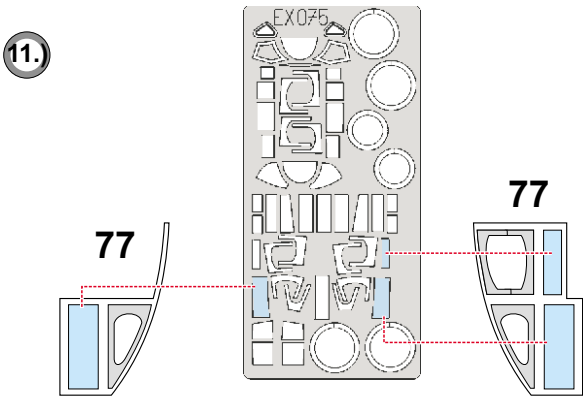

eduard
MASK

P-61 Black Widow 1/48

The die-cut mask for accurate canopy frame painting of the
Monogram 1/48 KIT

EX 075

13.)  **INTERIOR COLOR**

14.)  **CAMOUFLAGE COLOR**

LIQUID MASK 