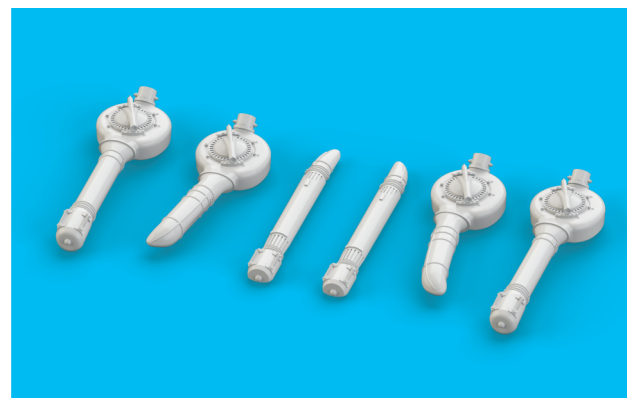

672 133 B-17G turbochargers

For Airfix kit - pro stavebnici Airfix

eduard
BRASSIN

1/72 scale

R5 2pcs.

R6

R7

R8

R9

COLOURS

GSI Creos (GUNZE)		Mr.METAL COLOR	
AQUEOUS	Mr.COLOR	MC214	DARK IRON

This product contains metal and resin detail parts for upgrading scale plastic models. When selecting this set make sure that it is for the kit mentioned in product name as these sets are made specifically for that kit. When upgrading the model some cutting or corrections may be necessary for parts to fit accurately. **WARNING!** This set contains small and sharp parts. Work carefully in a ventilated and well-lit room. Safety glasses are recommended. This product is not suitable for children below 14 years of age.

eduard

435 21 Obrnice 170
Czech Republic

www.eduard.com

672 133 B-17G turbochargers

For Airfix kit - pro stavebnici Airfix

1/72

BRASSIN

BRASSIN

eduard

BEST ~~BRASS~~ RESIN AROUND!

REMOVE ODSTRANIT	BEND OHNOUT	SYMMETRICAL ASSEMBLY SYMETRICKÁ MONTÁŽ
GRIND OBROUSIT	OPTION VOLBA	SCRIBE THE PANEL AND HOLES RYTÍ
DRILL HOLE VRTAT OTVOR	REPLACE NAHRADIT	REVERSE SIDE OTOČIT