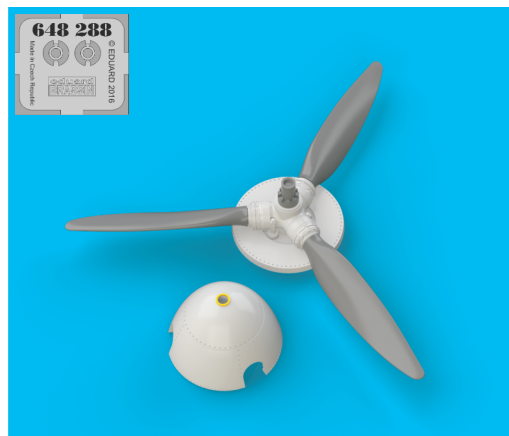

648 288 Bf 109F propeller LATE 1/48

for Eduard kit - pro stavebnici Eduard

BRASSIN

BRASSIN

eduard