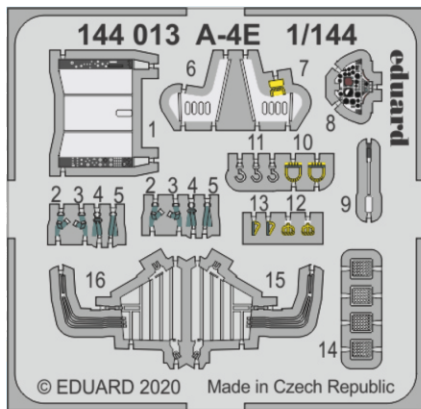

Recommended accessories:

Cat. No. 144013
A-4E upgrade set
1/144 Eduard

↓ **Little jets** ↓