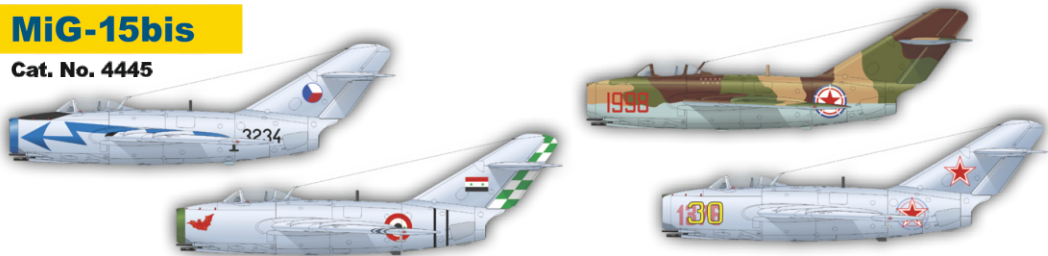

eduard

Recommended accessories:

Cat. No. 144013
A-4E upgrade set
 1/144 Eduard

↓ **Little jets** ↓

MiG-21MF

Cat. No. 4467

MiG-15bis

Cat. No. 4445