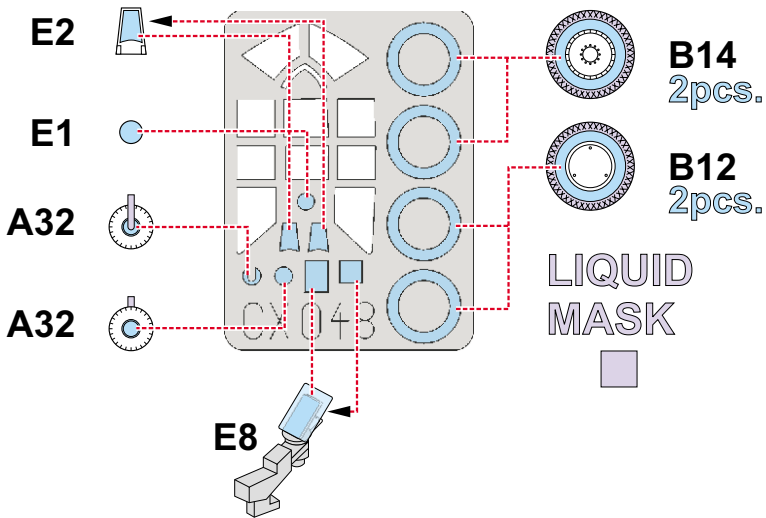

# P-47D-20 Thunderbolt 1/72

The die-cut mask for accurate canopy frame painting of the

*Tamiya 1/72 KIT*

**CX 048**

1.)

2.)

3.)

4.) INTERIOR COLOR