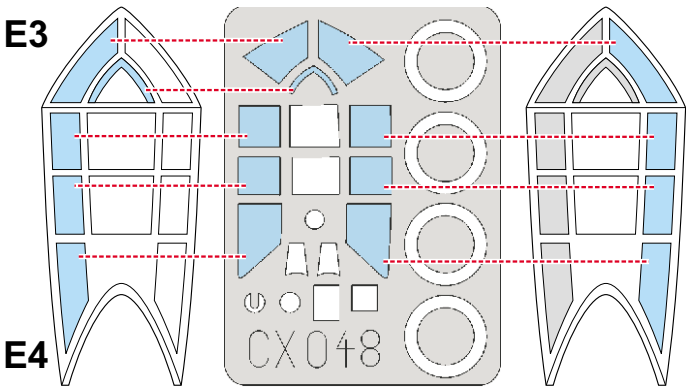

# P-47D-20 Thunderbolt 1/72

The die-cut mask for accurate canopy frame painting of the

*Tamiya 1/72 KIT*

**CX 048**

1.)

2.)

3.)

4.) INTERIOR COLOR