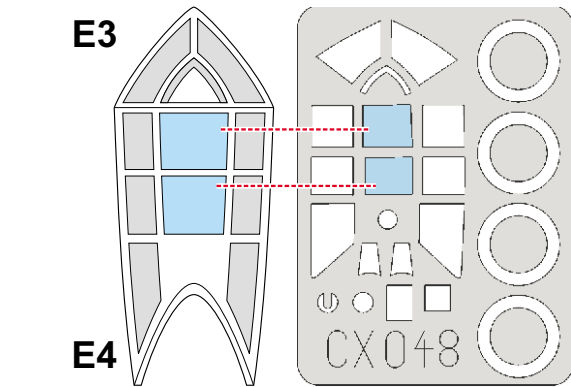

# P-47D-20 Thunderbolt 1/72

The die-cut mask for accurate canopy frame painting of the

*Tamiya 1/72 KIT*

**CX 048**

1.)

2.)

3.)

4.) INTERIOR COLOR