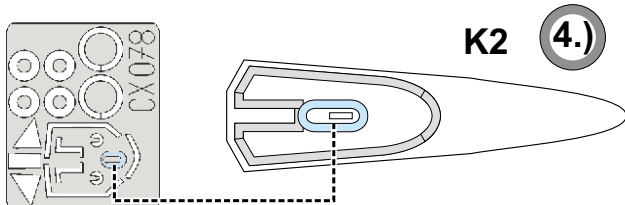

# Fw 190A 1/72

The die-cut mask for accurate canopy frame painting of the  
*Hasegawa*  
scale 1/72 KIT

**K1**