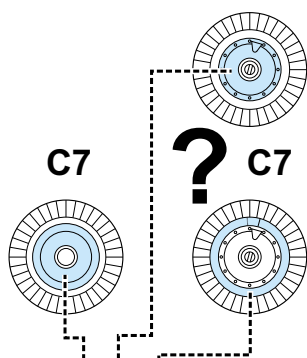

**eduard**  
**MASK**

**CX 078**

# Fw 190A 1/72

The die-cut mask for accurate canopy frame painting of the  
*Hasegawa*  
scale 1/72 KIT

**K1**