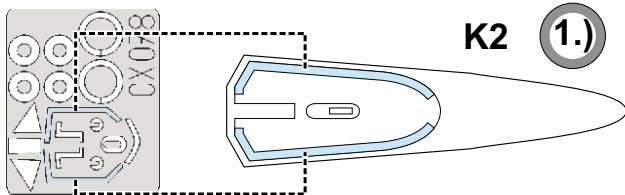

**eduard**  
**MASK**

**CX 078**

# Fw 190A 1/72

The die-cut mask for accurate canopy frame painting of the  
*Hasegawa*  
scale 1/72 KIT

**K1**