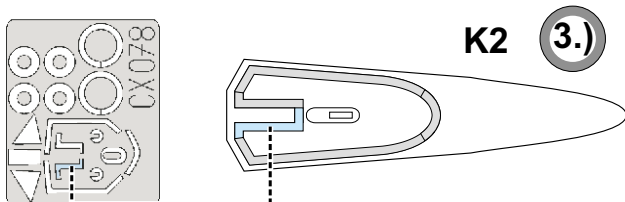

**eduard**  
**MASK**

**CX 078**

# Fw 190A 1/72

The die-cut mask for accurate canopy frame painting of the  
*Hasegawa*  
scale 1/72 KIT

**K1**