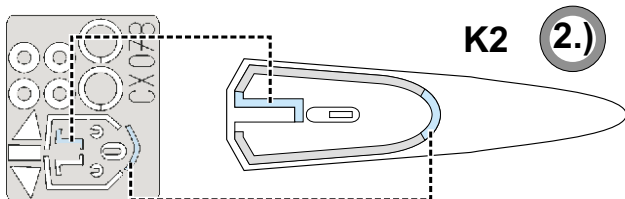

# Fw 190A 1/72

The die-cut mask for accurate canopy frame painting of the  
*Hasegawa*  
scale 1/72 KIT

**K1**