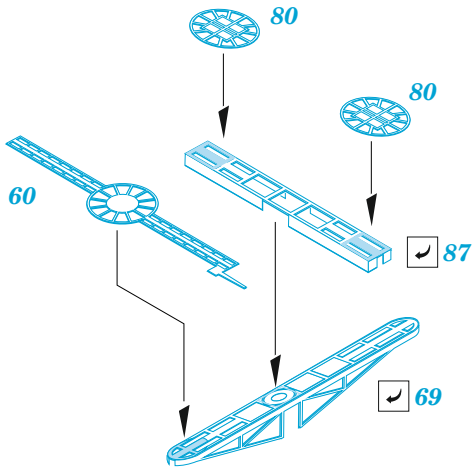

ORIGINAL KIT PARTS
PŮVODNÍ DÍLY STAVEBNICE

PHOTO-ETCHED PARTS
LEPTANÉ DÍLY

PARTS TO BE REMOVED
DÍLY K ODSTRANĚNÍ

FILL
TMELIT

Appearance from 1974 11

Appearance from 1966 9

B

Appearance from 1969

Appearance from 1969

?

Appearance from 1967

STEP1

STEP1

H11

STEP2

STEP3

K24+K12

K24+K12

STEP4

A

H13

H13

STEP5

Related products: 53 272 USS Intrepid CV-11 pt.1 1/350