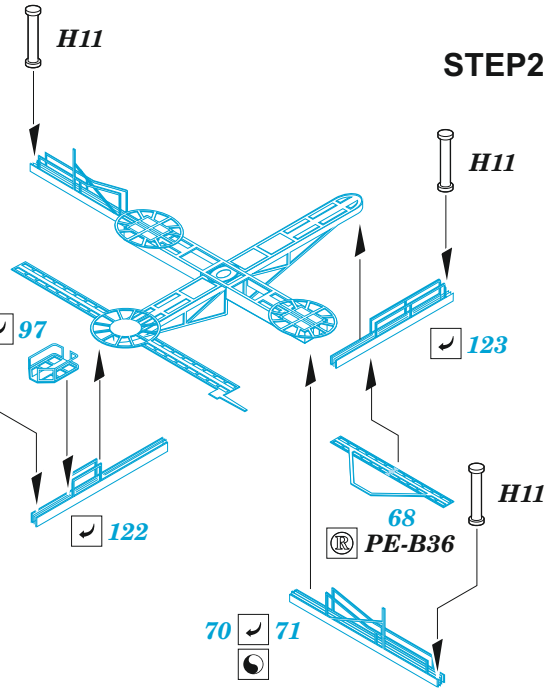

ORIGINAL KIT PARTS
PŮVODNÍ DÍLY STAVEBNICE

PHOTO-ETCHED PARTS
LEPTANÉ DÍLY

PARTS TO BE REMOVED
DÍLY K ODSTRANĚNÍ

FILL
TMELIT

Appearance from 1974 11

Appearance from 1966 9

B

Appearance from 1969

Appearance from 1969

?

Appearance from 1967

STEP1

STEP1

H11

STEP2

STEP3

K24+K12

K24+K12

STEP4

A

H13

H13

STEP5

Related products: 53 272 USS Intrepid CV-11 pt.1 1/350