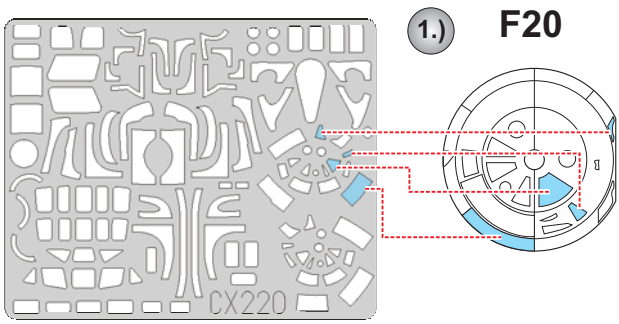

F17

F17

F17

- LIQUID MASK MASCOL