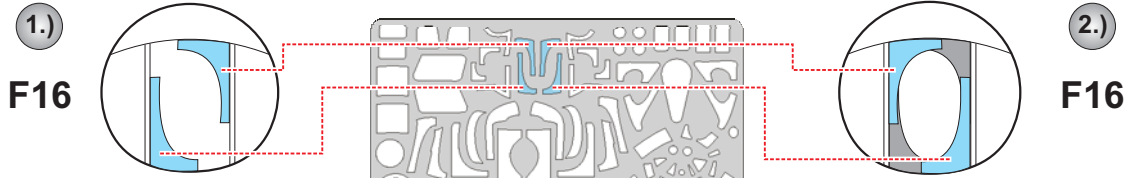

eduard
MASK

CX 220

B-24J Liberator 1/72

The die-cut mask for accurate canopy frame painting of the
Hasegawa scale 1/72 KIT

LIQUID MASK ■

LIQUID MASK ■

LIQUID MASK ■

F17