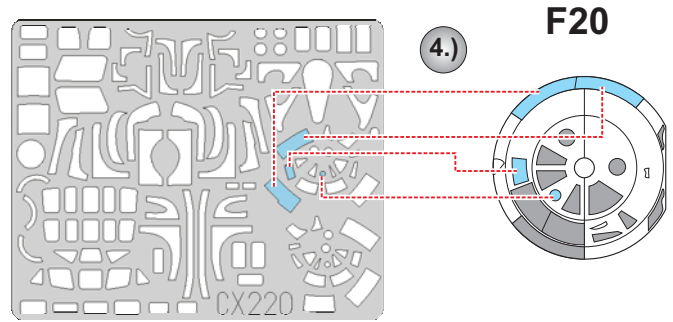

- LIQUID MASK MASCOL