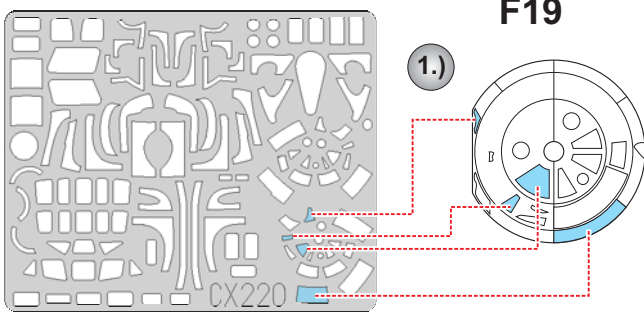

- LIQUID MASK MASCOL