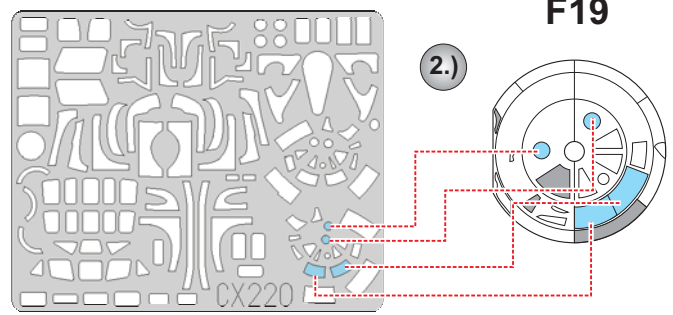

- LIQUID MASK MASCOL