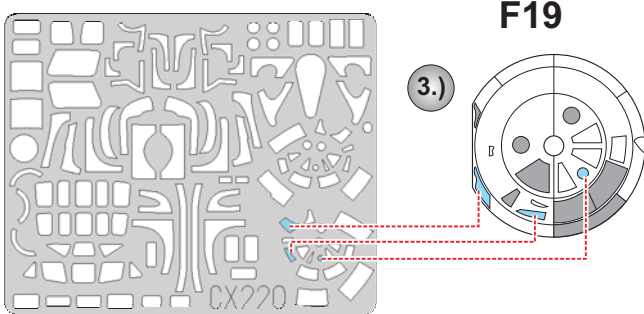

- LIQUID MASK MASCOL