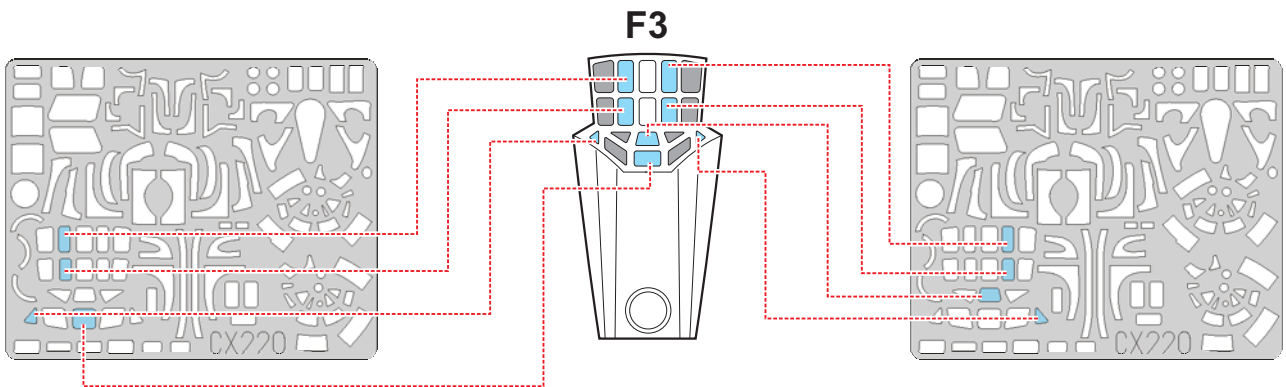

eduard
MASK

CX 220

B-24J Liberator 1/72

The die-cut mask for accurate canopy frame painting of the
Hasegawa scale 1/72 KIT

LIQUID MASK ■

LIQUID MASK ■

LIQUID MASK ■

F17

F17

F17

F17

F16

 - LIQUID MASK MASCOL