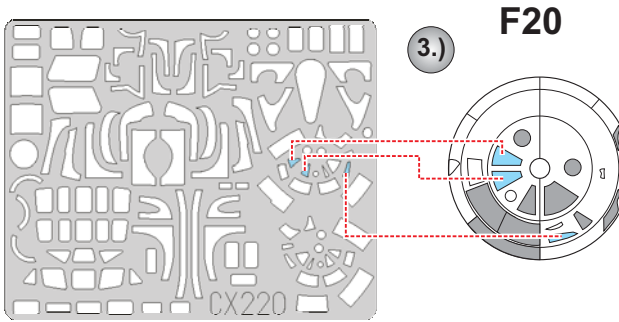

- LIQUID MASK MASCOL