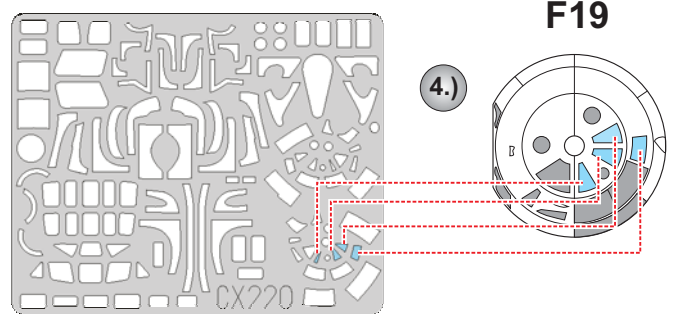

- LIQUID MASK MASCOL