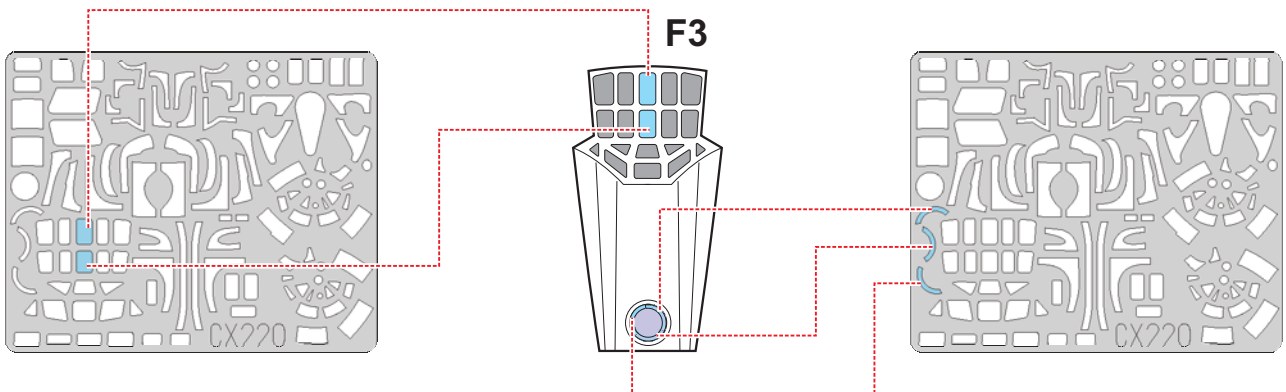

eduard
MASK

CX 220

B-24J Liberator 1/72

The die-cut mask for accurate canopy frame painting of the
Hasegawa scale 1/72 KIT

LIQUID MASK ■

LIQUID MASK ■

LIQUID MASK ■

F17

F17

F17

F17

F16

 - LIQUID MASK MASCOL