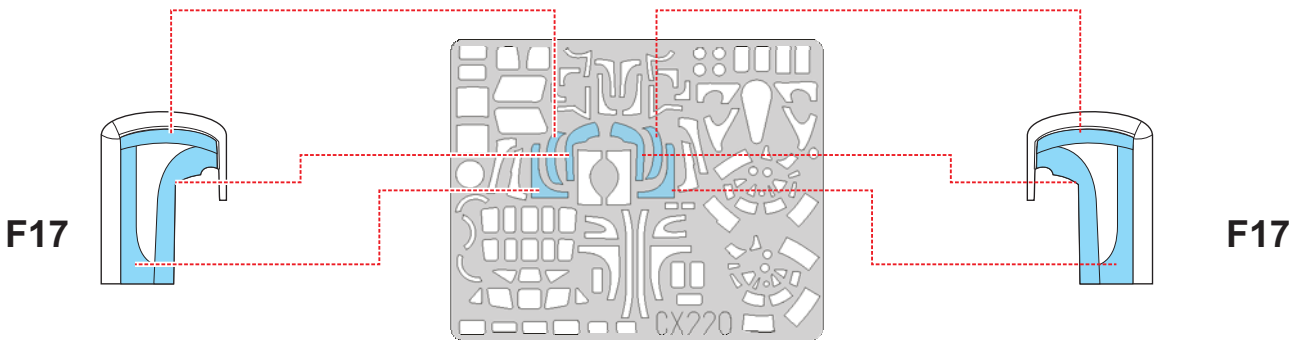

eduard
MASK

CX 220

B-24J Liberator 1/72

The die-cut mask for accurate canopy frame painting of the
Hasegawa scale 1/72 KIT

LIQUID MASK ■

LIQUID MASK ■

LIQUID MASK ■

F17