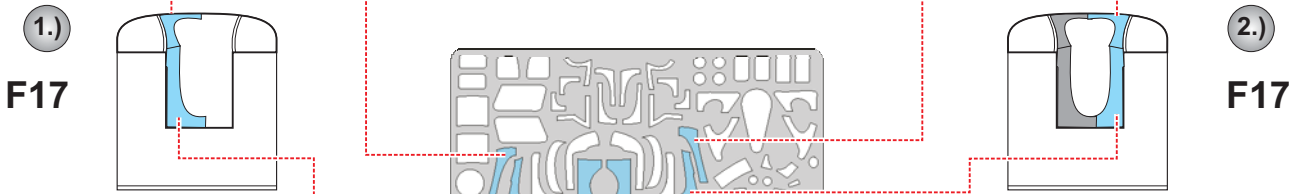

eduard
MASK

CX 220

B-24J Liberator 1/72

The die-cut mask for accurate canopy frame painting of the
Hasegawa scale 1/72 KIT

LIQUID MASK ■

LIQUID MASK ■

LIQUID MASK ■

F17