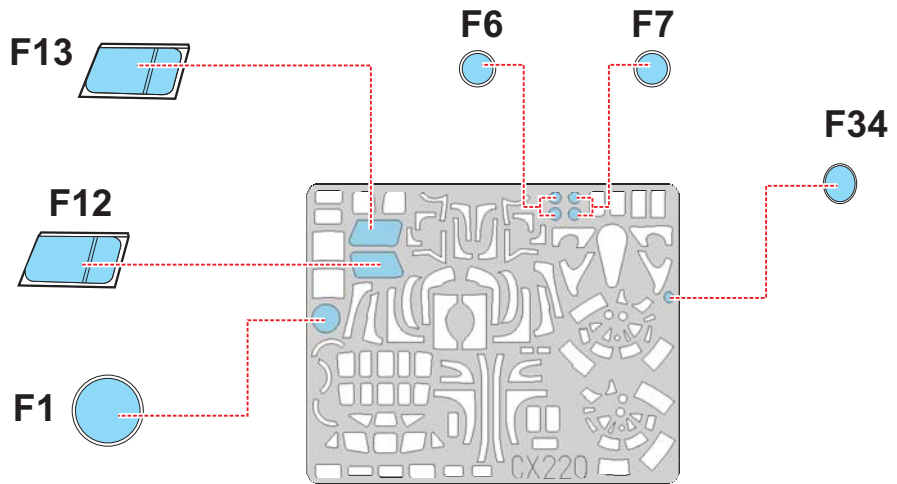

eduard
MASK

CX 220

B-24J Liberator 1/72

The die-cut mask for accurate canopy frame painting of the
Hasegawa scale 1/72 KIT

LIQUID MASK ■

LIQUID MASK ■

LIQUID MASK ■

F17