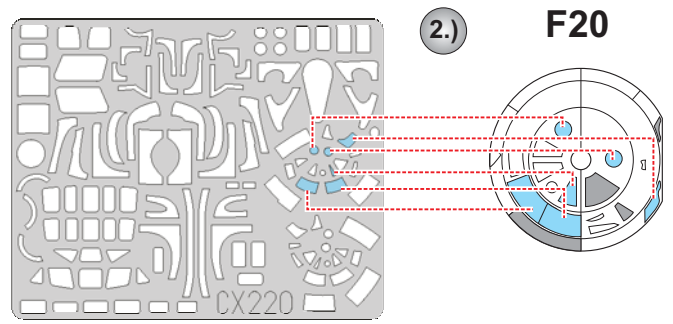

F17

F16

- LIQUID MASK MASCOL