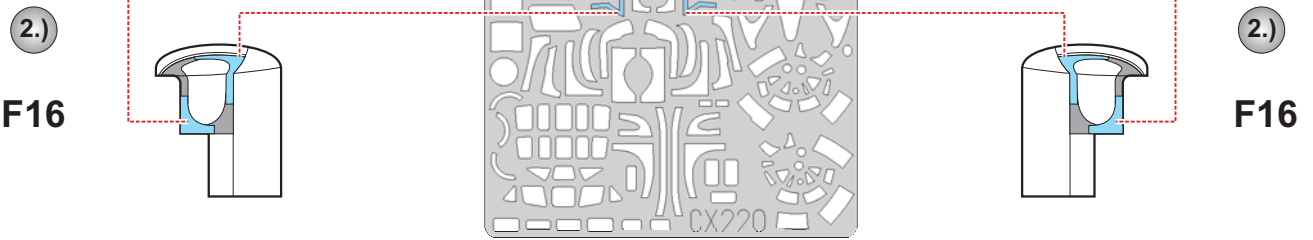

eduard
MASK

CX 220

B-24J Liberator 1/72

The die-cut mask for accurate canopy frame painting of the
Hasegawa scale 1/72 KIT

LIQUID MASK ■

LIQUID MASK ■

LIQUID MASK ■

F17