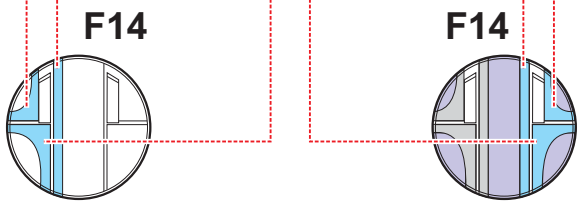

- LIQUID MASK MASCOL