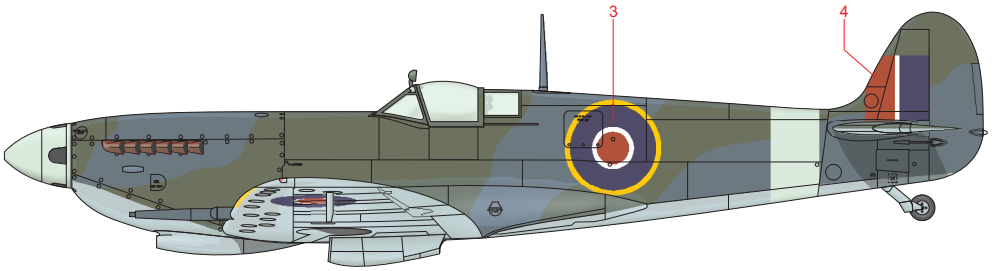

SCALE 1/72 Spitfire British WWII roundels late D72010 ITEM #

DESIGNED EXCLUSIVELY FOR Spitfire Mk.IX BY EDUARD

Eduard - Model Accessories, 435 21 Obrnice 170, Czech Republic

WWW.EDUARD.COM