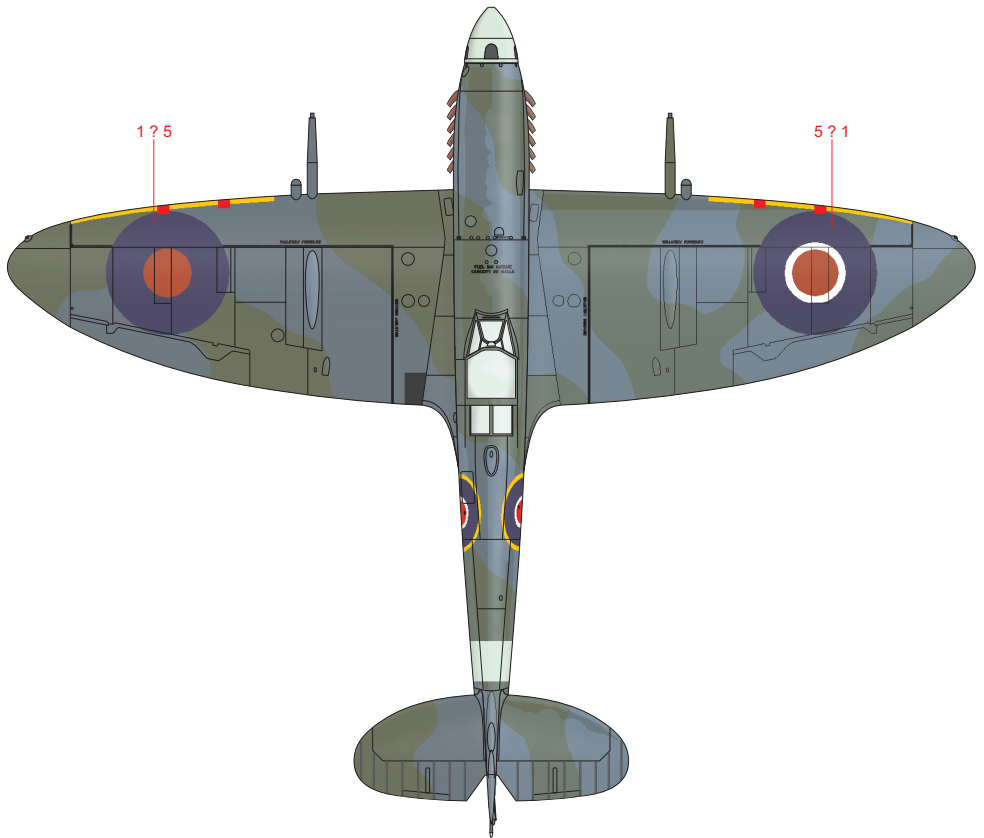

SCALE 1/72 Spitfire British WWII roundels late D72010 ITEM #

DESIGNED EXCLUSIVELY FOR Spitfire Mk.IX BY EDUARD

Eduard - Model Accessories, 435 21 Obrnice 170, Czech Republic

WWW.EDUARD.COM