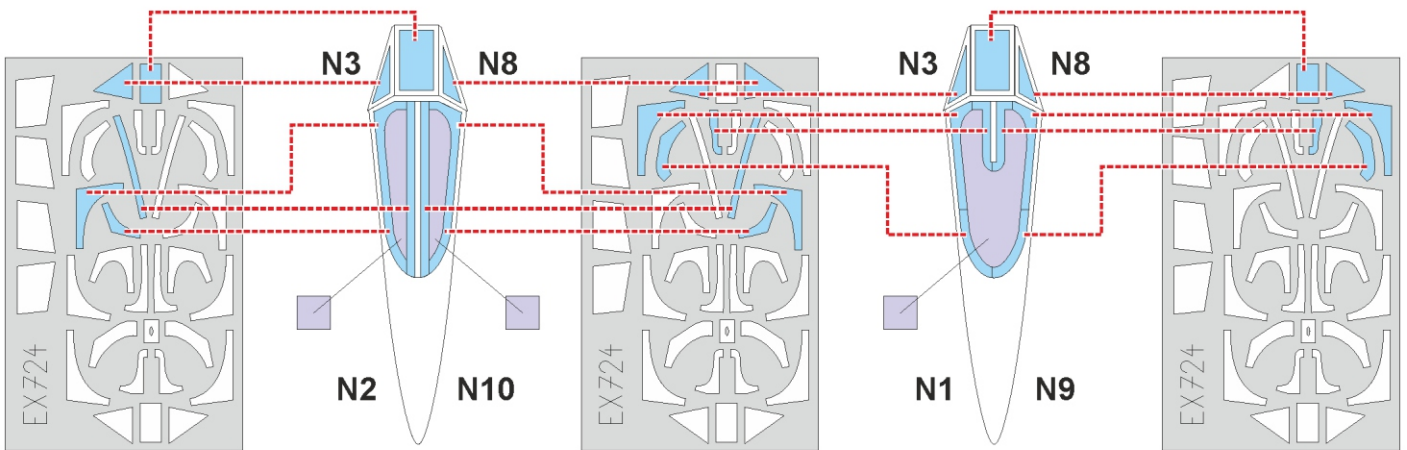

Fw 190A-5 TFace

EX 724

for kit **EDUARD**

scale **1/48**

inner side

inner side

LIQUID MASK

outer side

outer side