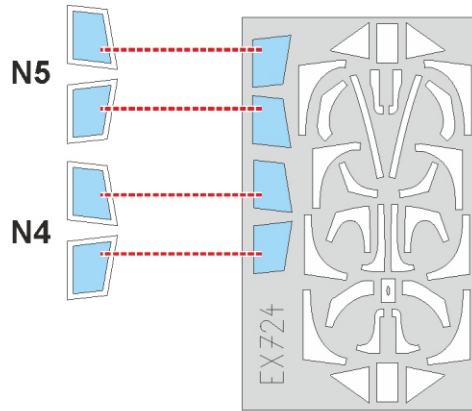

Fw 190A-5 TFace

EX 724

for kit **EDUARD**

scale **1/48**

inner side

inner side

LIQUID MASK

outer side

outer side