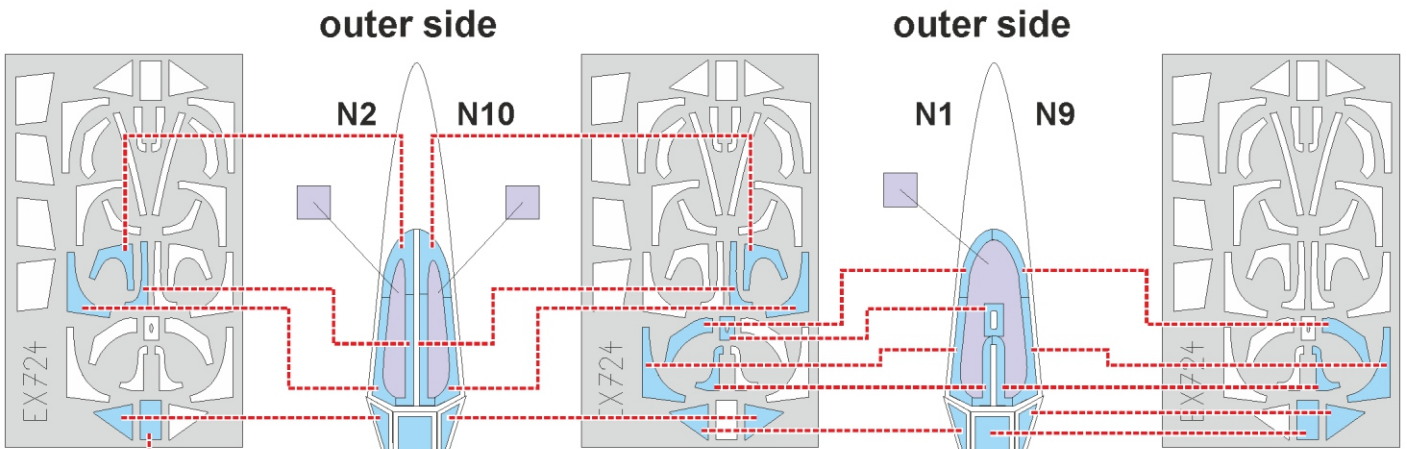

Fw 190A-5 TFace

EX 724

for kit **EDUARD**

scale **1/48**

inner side

inner side

LIQUID MASK

outer side

outer side