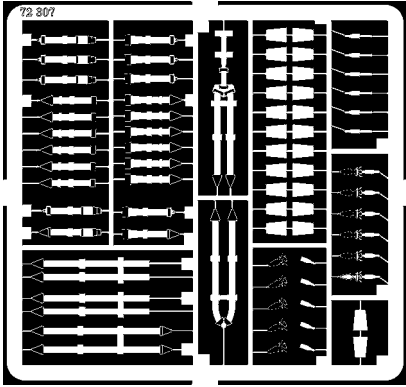

Seatbelts Luftwaffe W.W.II

German bombers

1/72 scale detail set

72 307

- OPPOSITE SIDE
- REMOVE
- BEND
- REPLACE
- GRIND
- OPTION

<p>A</p>	<p>B</p>	<p>C</p>	<p>D</p>	<p>E</p>	<p>F</p>
<p>G</p>					

Ju 52
And others