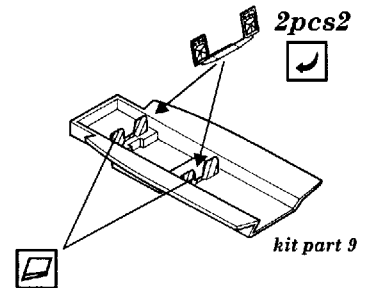

Tornado IDS

1/72 scale detail set for Revell kit

72 297

-  OPPOSITE SIDE
-  REMOVE
-  BEND
-  REPLACE
-  GRIND
-  OPTION

A COCKPIT

B EJECTION SEAT

C NOSE UNDERCARRIAGE

D ENGINE