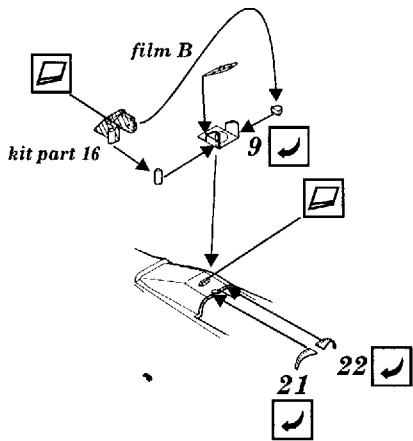

Tornado IDS

1/72 scale detail set for Revell kit

72 297

-  OPPOSITE SIDE
-  REMOVE
-  BEND
-  REPLACE
-  GRIND
-  OPTION

A COCKPIT

B EJECTION SEAT

C NOSE UNDERCARRIAGE

D ENGINE

E ARMAMENT

F EXTERNAL PARTS

Tornado GR.1 2pcs10
version only

kit part 40+41

Tornado IDS 8
version only