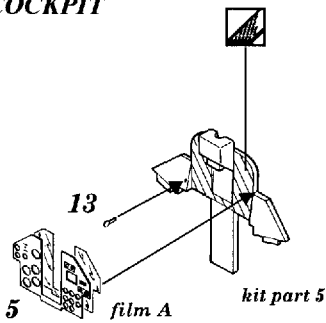

Tornado IDS

1/72 scale detail set for Revell kit

72 297

-  OPPOSITE SIDE
-  REMOVE
-  BEND
-  REPLACE
-  GRIND
-  OPTION

A COCKPIT

B EJECTION SEAT

C NOSE UNDERCARRIAGE

D ENGINE