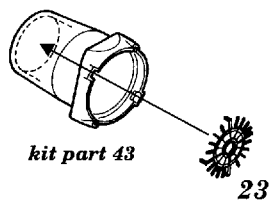

Tornado IDS

1/72 scale detail set for Revell kit

72 297

-  OPPOSITE SIDE
-  REMOVE
-  BEND
-  REPLACE
-  GRIND
-  OPTION

A COCKPIT

B EJECTION SEAT

C NOSE UNDERCARRIAGE

D ENGINE

E ARMAMENT

F EXTERNAL PARTS

Tornado GR.1 2pcs10
version only

kit part 40+41

Tornado IDS 8
version only