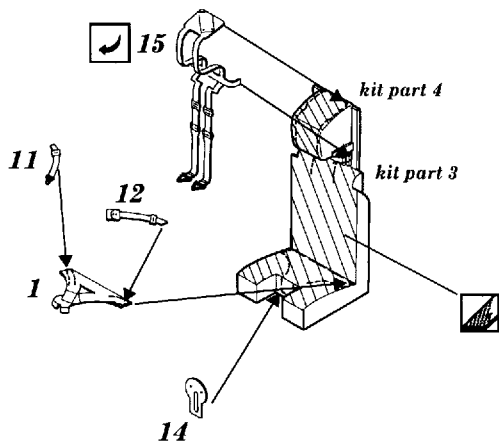

Tornado IDS

1/72 scale detail set for Revell kit

72 297

-  OPPOSITE SIDE
-  REMOVE
-  BEND
-  REPLACE
-  GRIND
-  OPTION

A COCKPIT

B EJECTION SEAT

C NOSE UNDERCARRIAGE

D ENGINE

E ARMAMENT

F EXTERNAL PARTS

Tornado GR.1 2pcs10
version only

kit part 40+41

Tornado IDS 8
version only