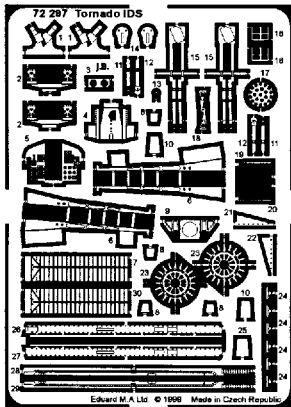

Tornado IDS

1/72 scale detail set for Revell kit

72 297

-  OPPOSITE SIDE
-  REMOVE
-  BEND
-  REPLACE
-  GRIND
-  OPTION

A COCKPIT

B EJECTION SEAT

C NOSE UNDERCARRIAGE

D ENGINE

E ARMAMENT

F EXTERNAL PARTS

Tornado GR.1 2pcs10
version only

kit part 40+41

Tornado IDS 8
version only