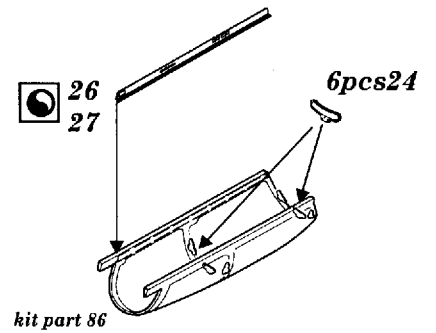

Tornado IDS

1/72 scale detail set for Revell kit

72 297

-  OPPOSITE SIDE
-  REMOVE
-  BEND
-  REPLACE
-  GRIND
-  OPTION

A COCKPIT

B EJECTION SEAT

C NOSE UNDERCARRIAGE

D ENGINE

E ARMAMENT

F EXTERNAL PARTS

Tornado GR.1 2pcs10
version only

kit part 40+41

Tornado IDS 8
version only