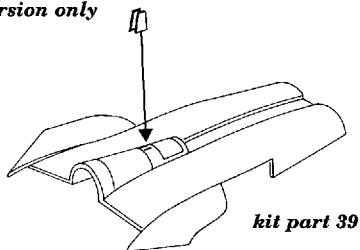

F EXTERNAL PARTS

Tornado GR.1 2pcs10
version only