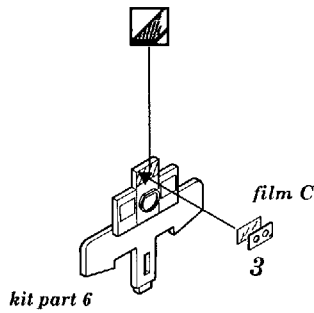

Tornado IDS

1/72 scale detail set for Revell kit

72 297

-  OPPOSITE SIDE
-  REMOVE
-  BEND
-  REPLACE
-  GRIND
-  OPTION

A COCKPIT

B EJECTION SEAT

C NOSE UNDERCARRIAGE

D ENGINE