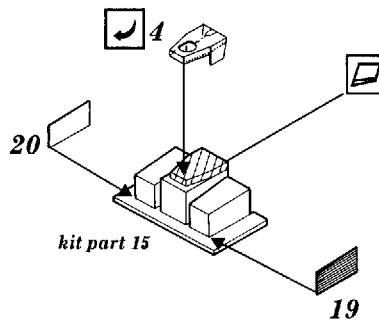

Tornado IDS

1/72 scale detail set for Revell kit

72 297

-  OPPOSITE SIDE
-  REMOVE
-  BEND
-  REPLACE
-  GRIND
-  OPTION

A COCKPIT

B EJECTION SEAT

C NOSE UNDERCARRIAGE

D ENGINE