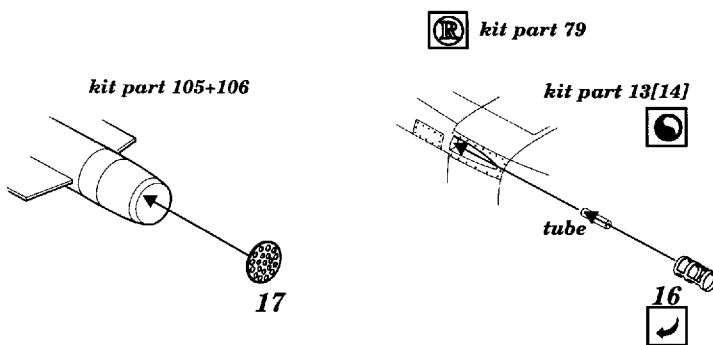

Tornado IDS

1/72 scale detail set for Revell kit

72 297

-  OPPOSITE SIDE
-  REMOVE
-  BEND
-  REPLACE
-  GRIND
-  OPTION

A COCKPIT

B EJECTION SEAT

C NOSE UNDERCARRIAGE

D ENGINE

E ARMAMENT

F EXTERNAL PARTS

Tornado GR.1 2pcs10
version only

kit part 40+41

Tornado IDS 8
version only