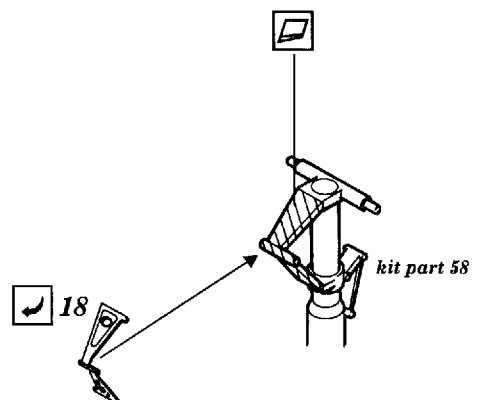

Tornado IDS

1/72 scale detail set for Revell kit

72 297

-  OPPOSITE SIDE
-  REMOVE
-  BEND
-  REPLACE
-  GRIND
-  OPTION

A COCKPIT

B EJECTION SEAT

C NOSE UNDERCARRIAGE

D ENGINE