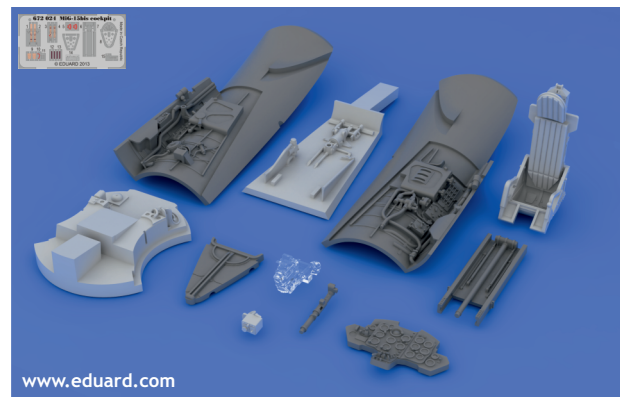

www.eduard.com

BEST BRASS RESIN AROUND!